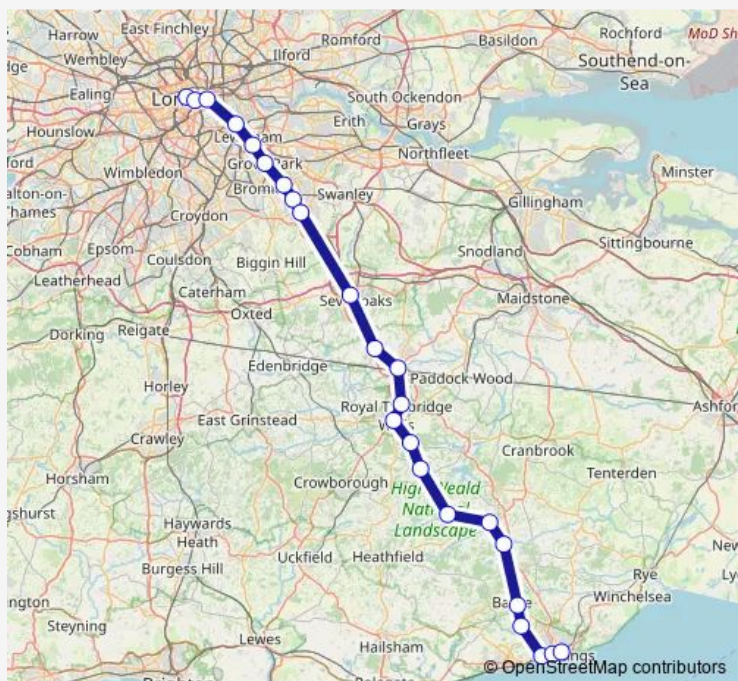

Tonbridge

Edenbridge

Godstone

Redhill

Purley

East Croydon

Norwood Junction

Sydenham

New Cross Gate

Route schedule

Hastings — London Bridge

Monday	—
Tuesday	—
Wednesday	—
Thursday	—
Friday	—
Saturday	05:30-21:50
Sunday	06:42-21:47

Route info

Direction: Hastings

Stops: 22

Trip Duration: 1 hour 46 min

■ Southeastern — London Charing Cross - Hastings

Direction

London Bridge — Hastings

22 stops

[Open route schedule](#)

London Bridge

New Cross Gate

Sydenham

Norwood Junction

East Croydon

Purley

Redhill

Godstone

Edenbridge

Tonbridge

High Brooms