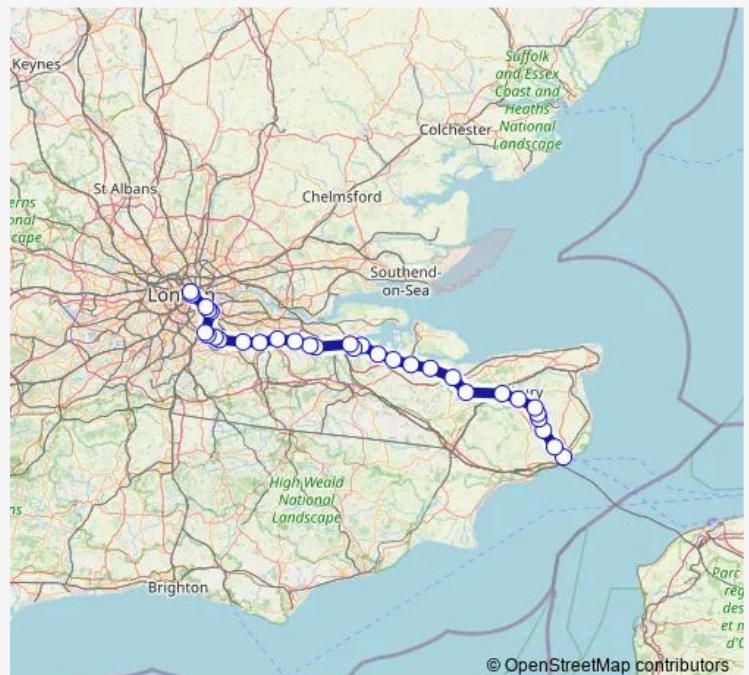

Rail Southeastern London Cannon Street - Dover Priory

[Go to website](#)

Direction

London Cannon Street — Dover Priory

32 stops

[Open route schedule](#)

London Cannon Street

London Bridge

Thursday —

Friday 05:50-22:10

Saturday 05:50-22:10

Sunday —

Route info

Direction: London Cannon Street

Stops: 32

Trip Duration: 2 hour 16 min

Snowdown

Shepherds Well

Kearsney

Dover Priory

Direction

London Cannon Street — Dover Priory

15 stops

[Open route schedule](#)