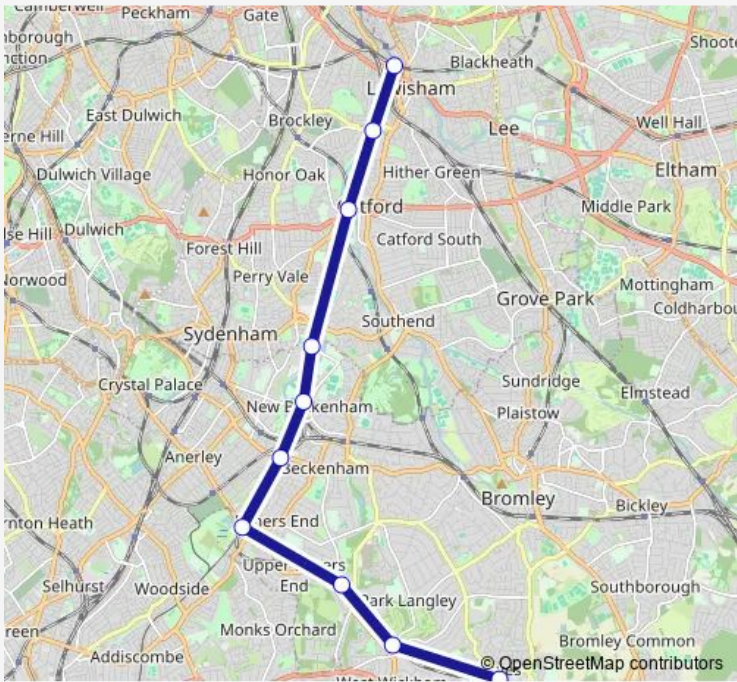

Rail Southeastern Hayes (Kent) - Lewisham

[Go to website](#)

Direction
 Hayes (Kent) — Lewisham
 10 stops
[Open route schedule](#)

- Hayes (Kent)
- West Wickham
- Eden Park
- Elmers End
- Clock House
- New Beckenham
- Lower Sydenham
- Catford Bridge
- Ladywell
- Lewisham

Route schedule
 Hayes (Kent) — Lewisham

Monday	23:35-23:44
Tuesday	23:35-23:36
Wednesday	23:35-23:36
Thursday	23:35-23:36
Friday	23:35-23:44
Saturday	23:43-23:44
Sunday	23:43-23:49

Route info
 Direction: Hayes (Kent)
 Stops: 10
 Trip Duration: 0 hour 25 min

Southeastern — Hayes (Kent) - Lewisham **BusMaps**

Southeastern Rail time schedules and route maps are available in an offline PDF at busmaps.com. Use the busmaps.com website to see live bus times, train schedule or subway schedule, and step-by-step directions for all public transit in London