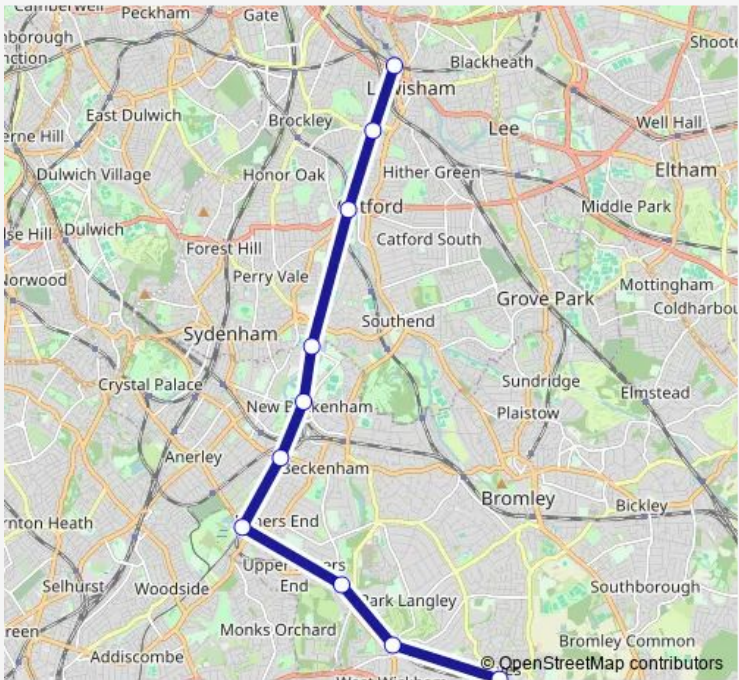

**Rail Southeastern Hayes (Kent) - Lewisham**

[Go to website](#)

**Direction**  
 Hayes (Kent) — Lewisham  
 10 stops  
[Open route schedule](#)

- Hayes (Kent)
- West Wickham
- Eden Park
- Elmers End
- Clock House
- New Beckenham
- Lower Sydenham
- Catford Bridge
- Ladywell
- Lewisham

**Route schedule**  
 Hayes (Kent) — Lewisham

|           |             |
|-----------|-------------|
| Monday    | 22:44-23:35 |
| Tuesday   | 22:44-23:35 |
| Wednesday | 22:44-23:35 |
| Thursday  | 22:44-23:35 |
| Friday    | 22:44-23:44 |
| Saturday  | 23:44       |
| Sunday    | 23:44-23:49 |

**Route info**  
 Direction: Hayes (Kent)  
 Stops: 10  
 Trip Duration: 0 hour 25 min

■ Southeastern — Hayes (Kent) - Lewisham **BusMaps**

Southeastern Rail time schedules and route maps are available in an offline PDF at [busmaps.com](https://busmaps.com). Use the [busmaps.com](https://busmaps.com) website to see live bus times, train schedule or subway schedule, and step-by-step directions for all public transit in London