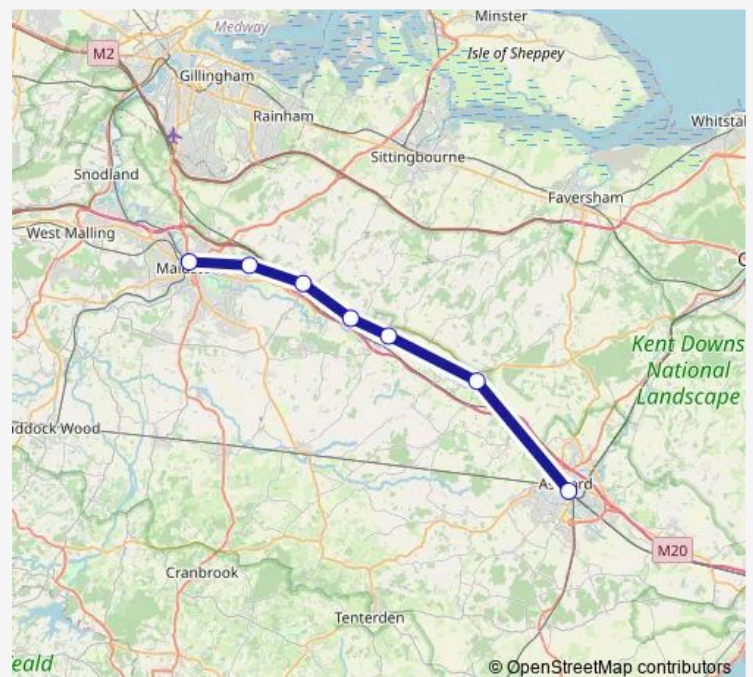

Hollingbourne

Bearsted

Maidstone East

### Route schedule

Ashford International — Maidstone East

Monday —

Tuesday —

Wednesday —

Thursday —

Friday —

Saturday —

### Route info

Direction: Ashford International

Stops: 7

Trip Duration: 0 hour 31 min

## Route info

Direction: Maidstone East

Stops: 7

Trip Duration: 0 hour 34 min

**Direction**

Maidstone East — Ashford International

5 stops

[Open route schedule](#)