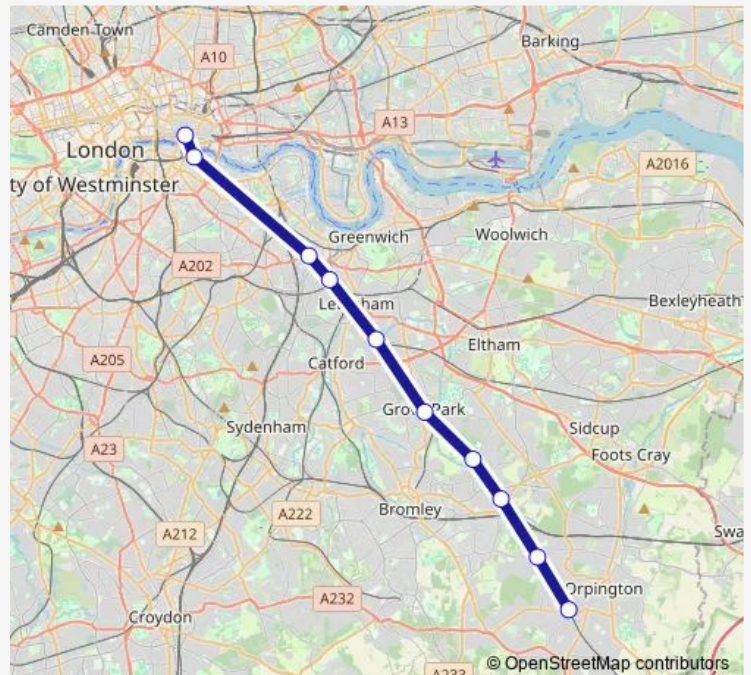

Rail Southeastern Orpington - London Cannon Street

[Go to website](#)

Direction

London Cannon Street — Orpington

10 stops

[Open route schedule](#)

London Cannon Street

London Bridge

Route schedule

London Cannon Street — Orpington

Monday	06:20-00:54 ⁺¹
Tuesday	00:05-00:54 ⁺¹
Wednesday	00:05-23:20
Thursday	06:20-23:20
Friday	06:20-23:50
Saturday	08:20-23:50
Sunday	—

Route info

Direction: London Cannon Street

Stops: 10

Trip Duration: 0 hour 37 min

■ Southeastern — Orpington - London Cannon Street

Direction

London Cannon Street — Orpington

11 stops

[Open route schedule](#)

London Cannon Street

Route info

Direction: London Cannon Street

Stops: 11

Trip Duration: 0 hour 38 min

Direction

Orpington — London Cannon Street

11 stops

[Open route schedule](#)