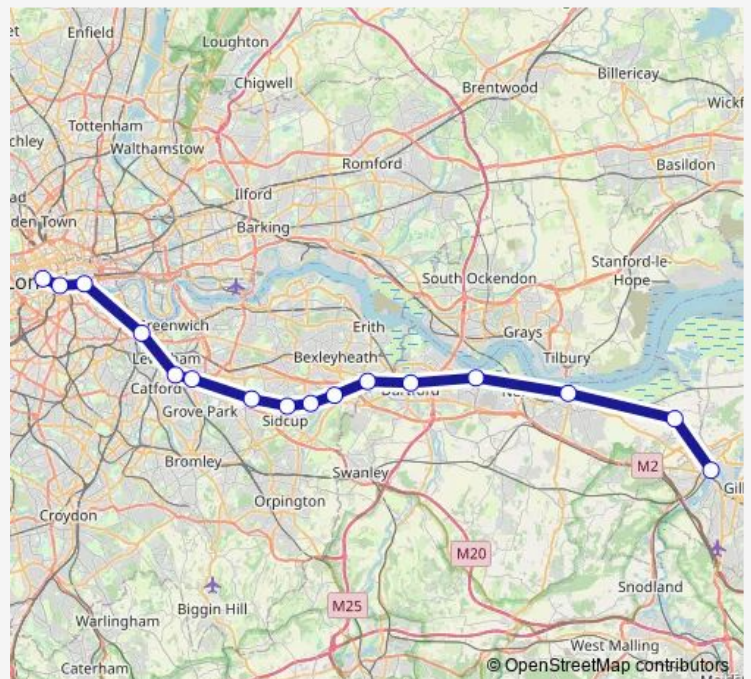

Gravesend

Higham

Strood (Kent)

Route schedule

London Charing Cross — Strood (Kent)

Monday	00:06
Tuesday	—
Wednesday	—
Thursday	—
Friday	—
Saturday	—
Sunday	22:20-00:06 ⁺¹

Route info

Direction: London Charing Cross

Stops: 21

Trip Duration: 1 hour 17 min

Direction

London Charing Cross — Strood (Kent)

21 stops

[Open route schedule](#)

London Charing Cross

London Waterloo East