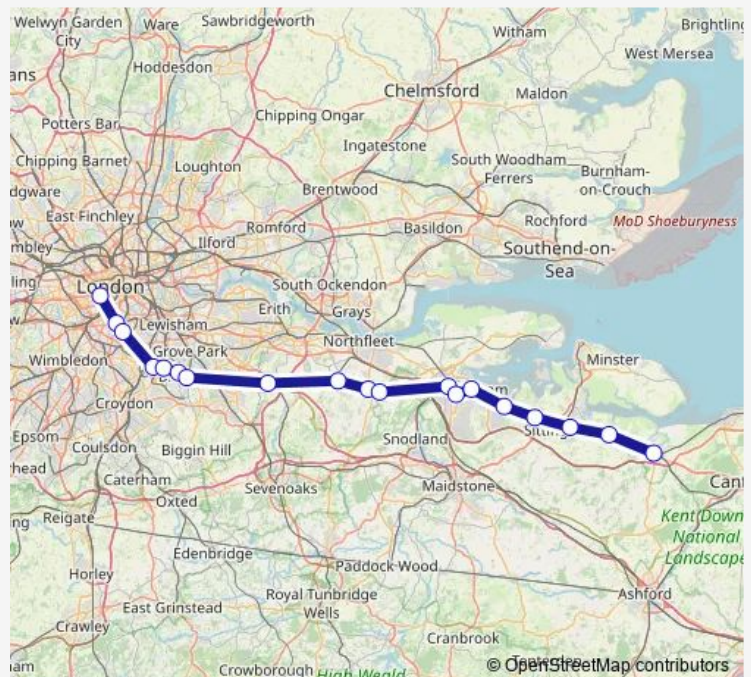

London Victoria

Route schedule

Faversham — London Victoria

Monday —

Tuesday —

Wednesday —

Thursday —

Friday —

Saturday 23:02

Sunday 06:45

Route info

Direction: Faversham

Stops: 21

Trip Duration: 1 hour 34 min

■ Southeastern — Faversham - London Victoria

Direction

Faversham — London Victoria

21 stops

[Open route schedule](#)

Faversham

Teynham

Sittingbourne

Newington

Rainham (Kent)