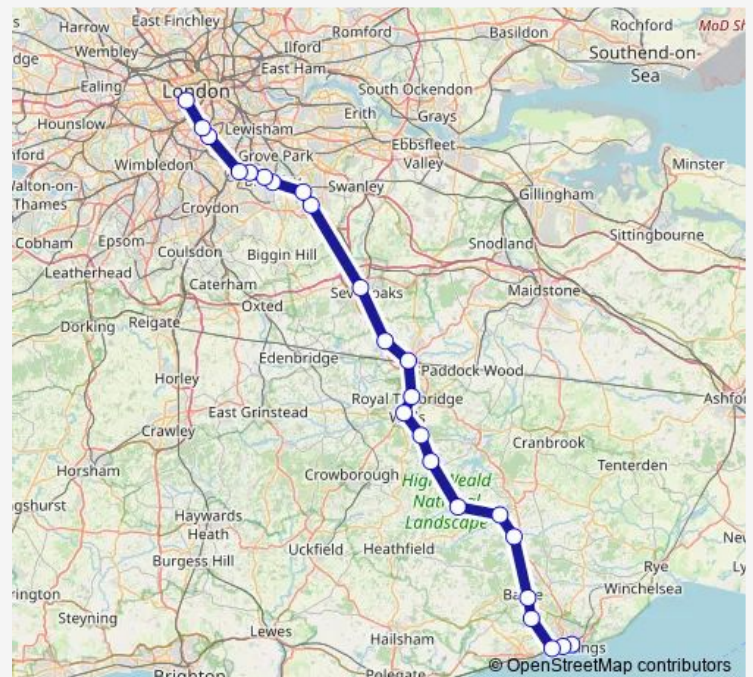

Crowhurst

Route schedule

London Victoria — Hastings

Monday —

Tuesday —

Wednesday —

Thursday —

Friday —

Saturday —

Sunday 08:47-23:17

Route info

Direction: London Victoria

Stops: 24

Trip Duration: 1 hour 42 min

Southeastern — Hastings - London Victoria

West St Leonards

## Route info

Direction: Hastings

Stops: 24

Trip Duration: 1 hour 46 min

## Route info

Direction: London Victoria

Stops: 18

Trip Duration: 1 hour 30 min

Southeastern Rail time schedules and route maps are available in an offline PDF at [busmaps.com](https://busmaps.com). Use the [busmaps.com](https://busmaps.com) website to see live bus times, train schedule or subway schedule, and step-by-step directions for all public transit in London