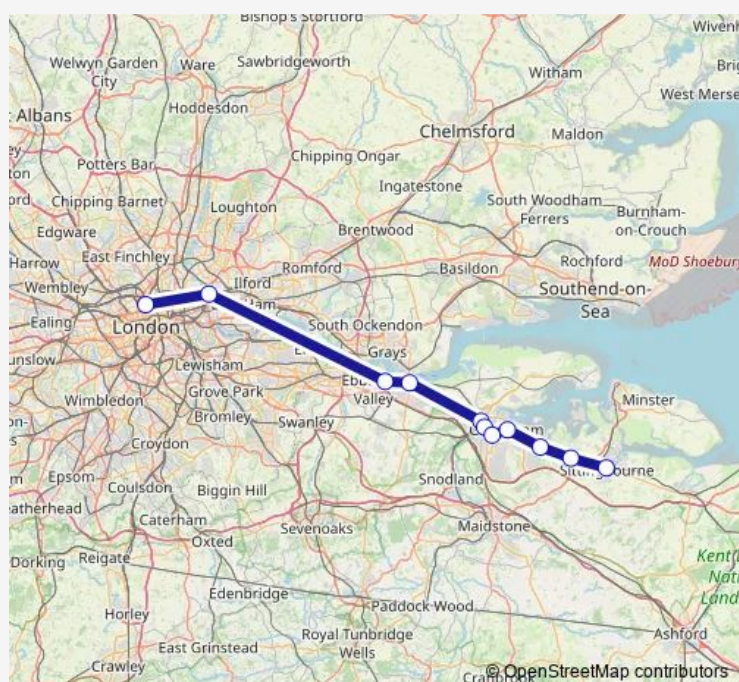

Saturday —

Sunday

08:08-22:10

Route info

Direction: Sittingbourne

Stops: 11

Trip Duration: 1 hour 0 min

Direction

London St Pancras International — Sittingbourne

11 stops

[Open route schedule](#)

London St Pancras International

Stratford International

Ebbsfleet International

Gravesend

Strood (Kent)

Rochester

Chatham

Gillingham (Kent)

Rainham (Kent)

Newington

Sittingbourne

Route schedule

London St Pancras International — Sittingbourne

Monday	—
Tuesday	—
Wednesday	—
Thursday	—
Friday	—
Saturday	—
Sunday	07:50-21:50

Route info

Direction: London St Pancras International

Stops: 11

Trip Duration: 1 hour 1 min

Southeastern Rail time schedules and route maps are available in an offline PDF at busmaps.com. Use the busmaps.com website to see live bus times, train schedule or subway schedule, and step-by-step directions for all public transit in Rochester