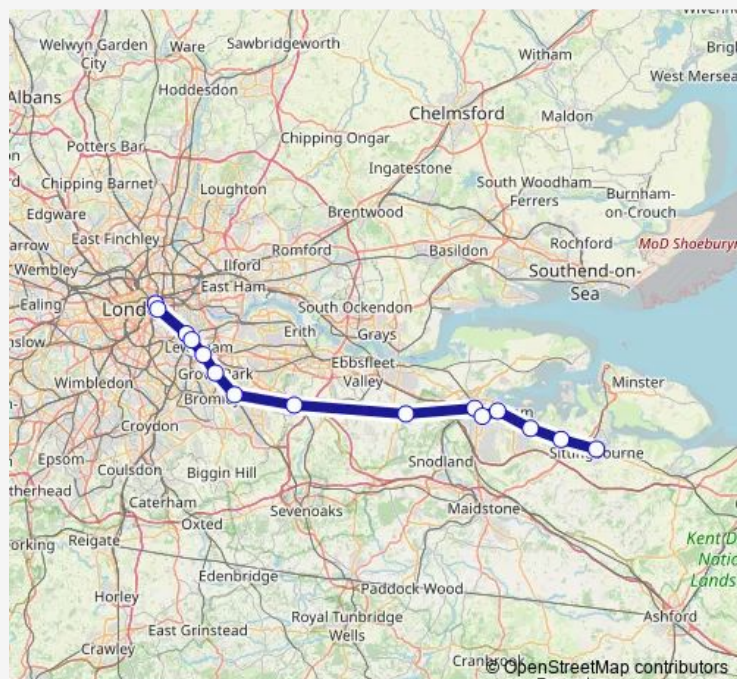

Direction

Sittingbourne — London Cannon Street

19 stops

[Open route schedule](#)

- Sittingbourne
- Newington
- Rainham (Kent)
- Gillingham (Kent)
- Chatham
- Rochester
- Sole Street
- Meopham
- Longfield
- Farningham Road
- Swanley
- St Mary Cray
- Bromley South
- Shortlands
- Beckenham Junction
- New Beckenham
- New Cross
- London Bridge
- London Cannon Street

Route schedule

Sittingbourne — London Cannon Street

Monday	—
Tuesday	—
Wednesday	—
Thursday	—
Friday	—
Saturday	—
Sunday	06:58

Route info

Direction: Sittingbourne

Stops: 19

Trip Duration: 1 hour 21 min

■ Southeastern — London Cannon Street - Sittingbourne

Direction

Sittingbourne — London Cannon Street

15 stops

[Open route schedule](#)

Sittingbourne

Newington

Rainham (Kent)

Gillingham (Kent)

—

Sunday

07:45-22:45

Route info

Direction: Sittingbourne

Stops: 15

Trip Duration: 1 hour 6 min

Direction