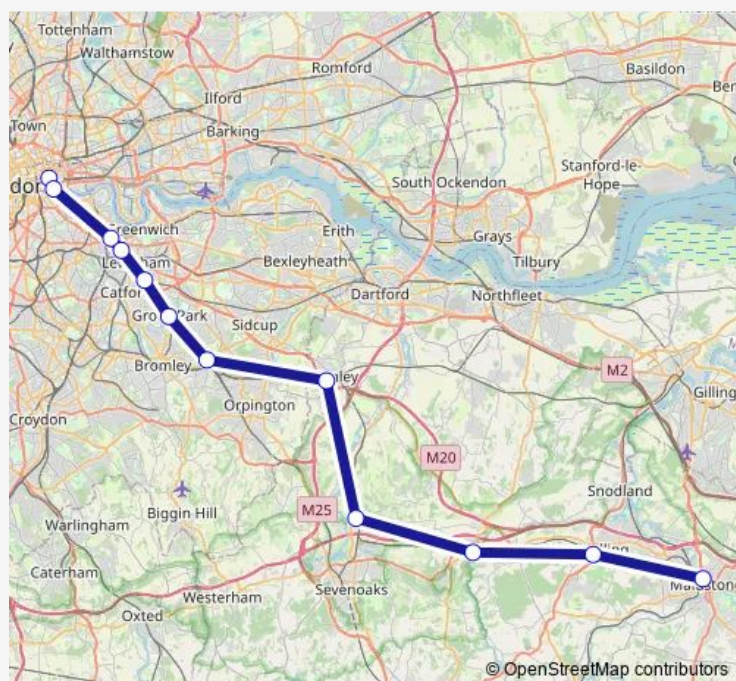

Rail Southeastern Maidstone East - London Cannon Street

[Go to website](#)

Direction

Maidstone East — London Cannon Street

12 stops

[Open route schedule](#)

- Maidstone East
- West Malling
- Borough Green & Wrotham
- Otford
- Swanley
- Chislehurst
- Grove Park
- Hither Green
- St Johns (London)
- New Cross
- London Bridge
- London Cannon Street

Route schedule

Maidstone East — London Cannon Street

Monday	22:14
Tuesday	22:14
Wednesday	—
Thursday	—
Friday	—
Saturday	—
Sunday	—

Route info

Direction: Maidstone East

Stops: 12

Trip Duration: 0 hour 58 min

Route schedule

London Cannon Street — Maidstone East

Monday 23:33

Tuesday 23:33

Wednesday —

Thursday —

Friday —

Saturday —

Sunday —

Route info

Direction: London Cannon Street

Stops: 15

Trip Duration: 1 hour 3 min

Southeastern Rail time schedules and route maps are available in an offline PDF at busmaps.com. Use the busmaps.com website to see live bus times, train schedule or subway schedule, and step-by-step directions for all public transit in London