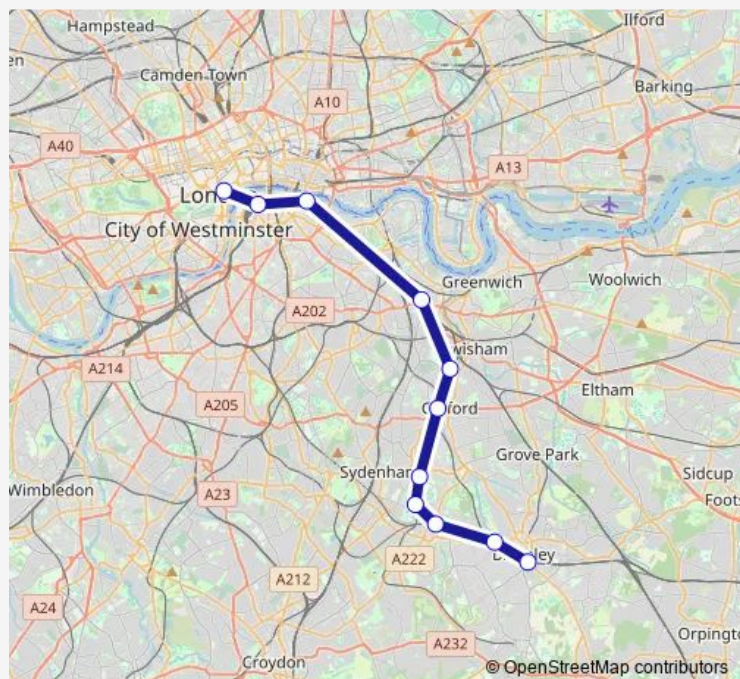

# Rail Southeastern London Charing Cross - Bromley South

[Go to website](#)

**Direction**

London Charing Cross — Bromley South

12 stops

[Open route schedule](#)

London Charing Cross

London Waterloo East

London Bridge

New Cross

Lewisham

Ladywell

Catford Bridge

Lower Sydenham

New Beckenham

Beckenham Junction

Shortlands

Bromley South

**Route schedule**

London Charing Cross — Bromley South

Monday	22:38-00:08 <sup>+1</sup>
Tuesday	00:08-23:18
Wednesday	22:48-23:18
Thursday	22:48-23:18
Friday	—
Saturday	—
Sunday	—

**Route info**

Direction: London Charing Cross

Stops: 12

Trip Duration: 0 hour 42 min

Southeastern Rail time schedules and route maps are available in an offline PDF at [busmaps.com](https://busmaps.com). Use the [busmaps.com](https://busmaps.com) website to see live bus times, train schedule or subway schedule, and step-by-step directions for all public transit in London