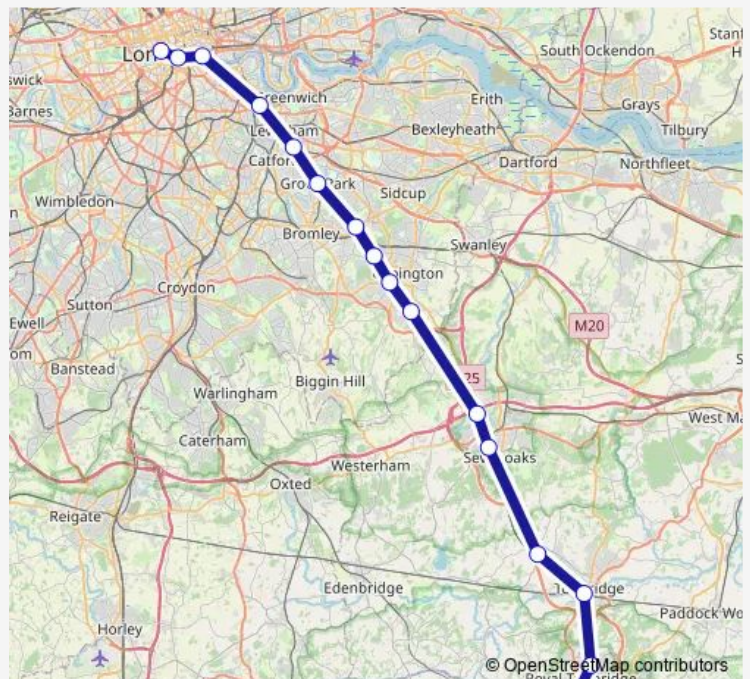

Rail Southeastern Tunbridge Wells - London Bridge

[Go to website](#)

Direction

Tunbridge Wells — London Bridge

12 stops

[Open route schedule](#)

Tunbridge Wells

High Brooms

Friday —

Saturday 05:50

Sunday —

Route info

Direction: Tunbridge Wells

Stops: 12

Trip Duration: 1 hour 5 min

■ Southeastern — London Charing Cross - Tunbridge Wells

Direction

London Bridge — Tunbridge Wells

13 stops

[Open route schedule](#)

London Bridge

New Cross Gate

Sydenham

Norwood Junction

00:30

Route info

Direction: London Bridge

Stops: 13

Trip Duration: 0 hour 59 min

Direction

London Bridge — Tunbridge Wells

12 stops