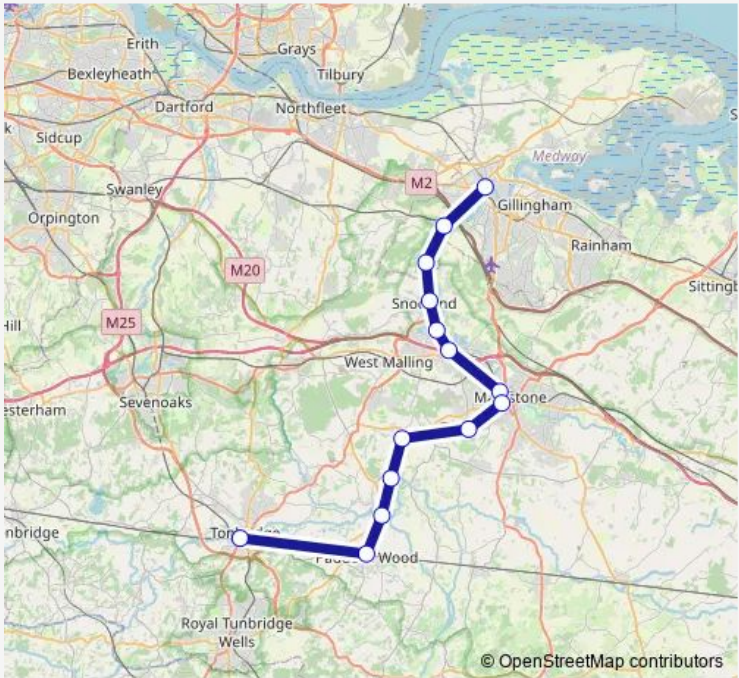

Rail Southeastern Tonbridge - Strood (Kent)

[Go to website](#)

Direction
 Strood (Kent) — Tonbridge
 14 stops
[Open route schedule](#)

- Strood (Kent)
- Cuxton
- Halling
- Snodland
- New Hythe
- Aylesford
- Maidstone Barracks
- Maidstone West
- East Farleigh
- Wateringbury
- Yalding
- Beltring
- Paddock Wood
- Tonbridge

Route schedule
 Strood (Kent) — Tonbridge

Monday	07:32-22:33
Tuesday	04:30-22:33
Wednesday	04:30-22:33
Thursday	04:30-22:33
Friday	04:30-22:33
Saturday	21:33-22:33
Sunday	06:33-22:33

Route info
 Direction: Strood (Kent)
 Stops: 14
 Trip Duration: 0 hour 55 min

■ Southeastern — Strood (Kent) - Tonbridge **BusMaps**

Direction

Tonbridge — Strood (Kent)

14 stops

[Open route schedule](#)

Tonbridge

Paddock Wood

Beltring

Thursday 05:04-17:03

Friday 05:04-17:03

Saturday 05:55

Sunday 06:33-22:33

Route info

Direction: Tonbridge

Stops: 14

Trip Duration: 0 hour 54 min