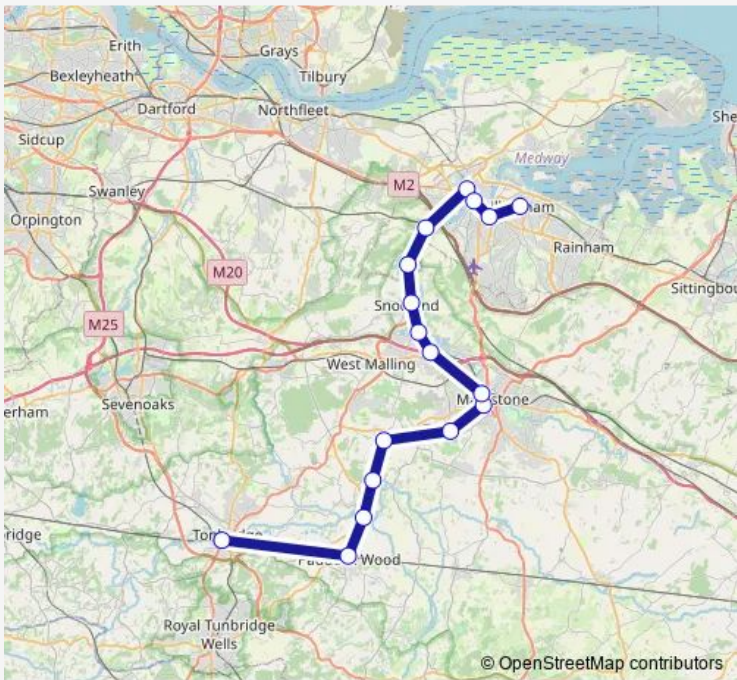

Rail Southeastern Tonbridge - Gillingham (Kent)

[Go to website](#)

Direction
 Tonbridge — Gillingham (Kent)
 17 stops
[Open route schedule](#)

- Tonbridge
- Paddock Wood
- Beltring
- Yalding
- Wateringbury
- East Farleigh
- Maidstone West
- Maidstone Barracks
- Aylesford
- New Hythe
- Snodland
- Halling
- Cuxton
- Strood (Kent)
- Rochester
- Chatham
- Gillingham (Kent)

Route schedule
 Tonbridge — Gillingham (Kent)

Monday	22:37
Tuesday	22:37
Wednesday	22:37
Thursday	22:37
Friday	22:37
Saturday	22:37
Sunday	—

Route info
 Direction: Tonbridge
 Stops: 17
 Trip Duration: 1 hour 9 min

■ Southeastern — Gillingham (Kent) - Tonbridge **BusMaps**

Direction

Gillingham (Kent) — Tonbridge

17 stops

[Open route schedule](#)

Gillingham (Kent)

Chatham

Rochester

Monday 04:14

Tuesday 04:14

Wednesday 04:14

Thursday 04:14

Friday 04:14

Saturday —

Sunday —

Route info