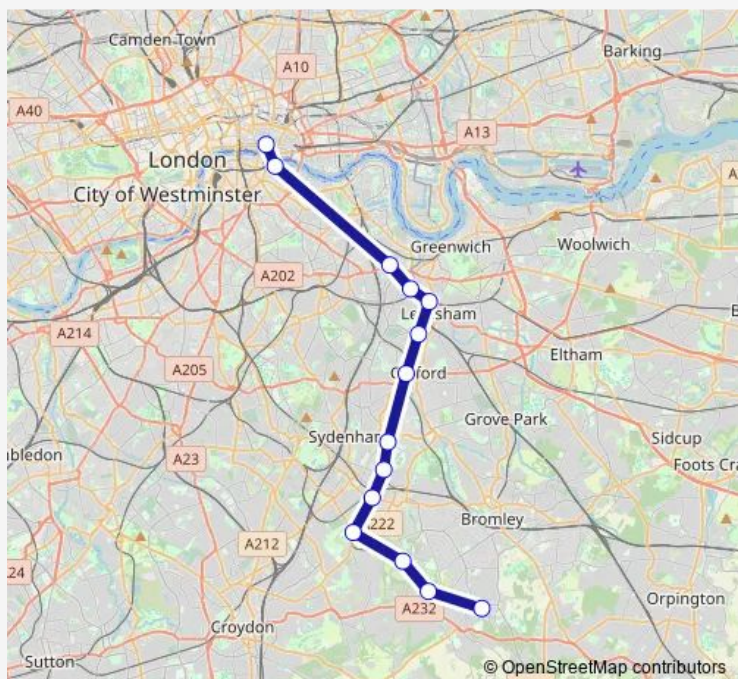

Rail Southeastern Hayes (Kent) - London Cannon Street

[Go to website](#)

Direction

Hayes (Kent) — London Cannon Street

14 stops

[Open route schedule](#)

- Hayes (Kent)
- West Wickham
- Eden Park
- Elmers End
- Clock House
- New Beckenham
- Lower Sydenham
- Catford Bridge
- Ladywell
- Lewisham
- St Johns (London)
- New Cross
- London Bridge
- London Cannon Street

Route schedule

Hayes (Kent) — London Cannon Street

Monday	22:59-23:14
Tuesday	22:59-23:14
Wednesday	—
Thursday	—
Friday	—
Saturday	—
Sunday	06:53-23:14

Route info

Direction: Hayes (Kent)

Stops: 14

Trip Duration: 0 hour 43 min

■ Southeastern — Hayes (Kent) - London Cannon Street

Direction

Hayes (Kent) — London Bridge

5 stops

[Open route schedule](#)

Hayes (Kent)

Elmers End

New Beckenham

Stops: 14

Trip Duration: 0 hour 40 min

Direction

Hayes (Kent) — London Bridge

11 stops

[Open route schedule](#)

Hayes (Kent)

West Wickham