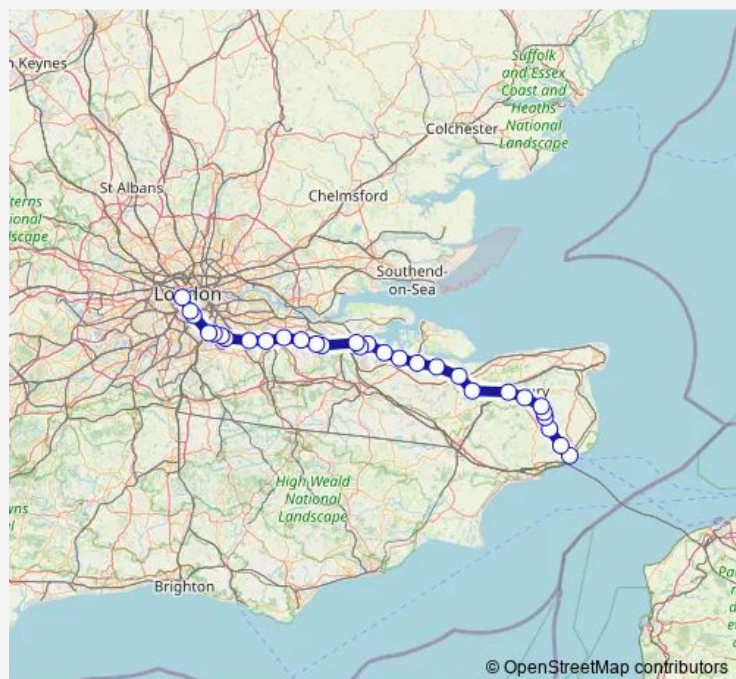

Rail Southeastern Dover Priory - London Victoria

[Go to website](#)

**Direction**

Dover Priory — London Victoria

32 stops

[Open route schedule](#)

- Dover Priory
- Martin Mill
- Walmer
- Deal
- Sandwich
- Minster
- Ramsgate
- Dumpton Park
- Broadstairs
- Margate
- Westgate-on-Sea
- Birchington-on-Sea
- Herne Bay
- Chestfield & Swalecliffe
- Whitstable
- Faversham
- Teynham
- Sittingbourne
- Newington
- Rainham (Kent)
- Gillingham (Kent)

Route schedule

Dover Priory — London Victoria

Monday	15:22
Tuesday	15:22
Wednesday	15:22
Thursday	15:22
Friday	15:22
Saturday	—
Sunday	—

Route info

Direction: Dover Priory

Stops: 32

Trip Duration: 3 hour 0 min