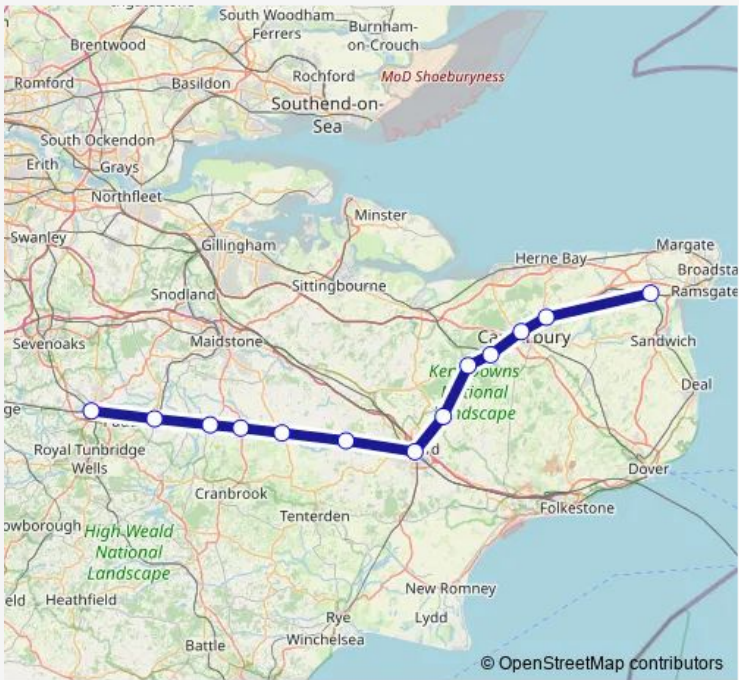

Rail Southeastern Tonbridge - Minster

[Go to website](#)

Direction
 Tonbridge — Minster
 13 stops
[Open route schedule](#)

- Tonbridge
- Paddock Wood
- Marden
- Staplehurst
- Headcorn
- Pluckley
- Ashford International
- Wye
- Chilham
- Chartham
- Canterbury West
- Sturry
- Minster

Route schedule
 Tonbridge — Minster

Monday	—
Tuesday	—
Wednesday	—
Thursday	—
Friday	—
Saturday	—
Sunday	08:02

Route info
 Direction: Tonbridge
 Stops: 13
 Trip Duration: 1 hour 33 min

Direction

Tonbridge — Minster

Deal

Sandwich

Minster

Route schedule

Tonbridge — Minster

Monday —

Tuesday —

Wednesday —

Thursday —

Friday —

Saturday —

Sunday

07:47

Route info

Direction: Tonbridge

Stops: 17