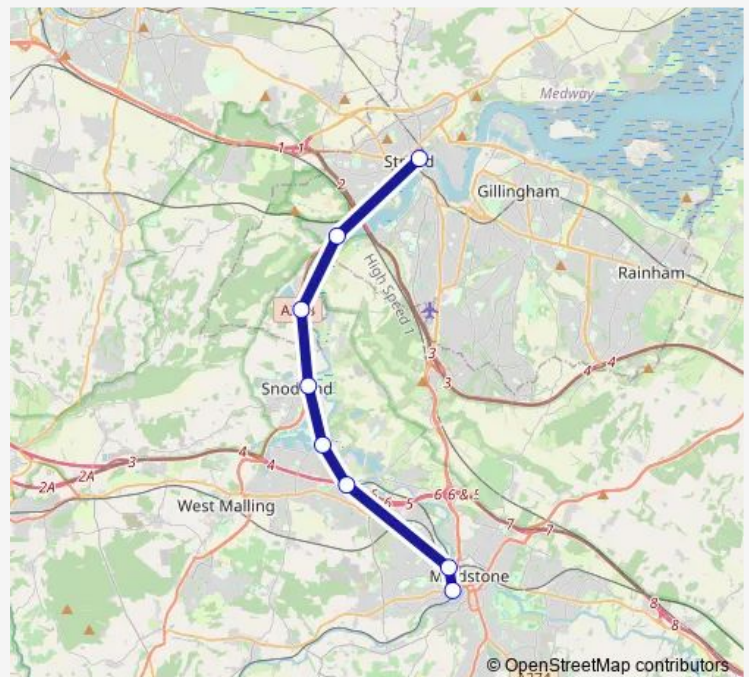

Rail Southeastern Maidstone West - Strood (Kent)

[Go to website](#)**Direction**

Maidstone West — Strood (Kent)

8 stops

[Open route schedule](#)

Maidstone West

Maidstone Barracks

Aylesford

New Hythe

Snodland

Halling

Cuxton

Strood (Kent)

Route schedule

Maidstone West — Strood (Kent)

Monday	05:55-06:55
Tuesday	05:55
Wednesday	05:55
Thursday	05:55
Friday	05:55-06:55
Saturday	06:55
Sunday	07:03-23:03

Route info

Direction: Maidstone West

Stops: 8

Trip Duration: 0 hour 25 min

Southeastern — Strood (Kent) - Maidstone West

Direction

Strood (Kent) — Maidstone West

8 stops

[Open route schedule](#)

Strood (Kent)

Cuxton

Halling

Snodland

New Hythe

Aylesford

Maidstone Barracks