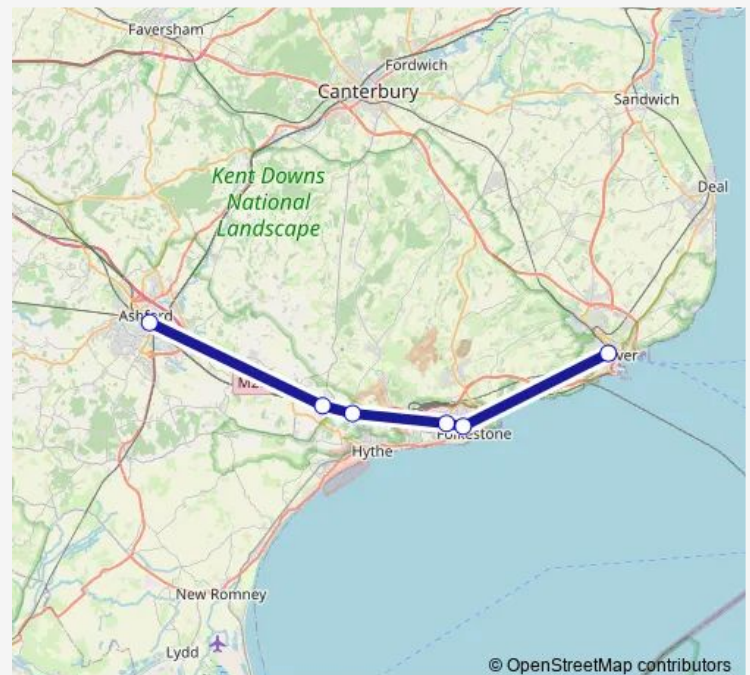

## Route schedule

Dover Priory — Ashford International

Monday 22:28

Tuesday 22:28

Wednesday 22:28

Thursday 22:28

Friday 22:28

Saturday 21:59-22:59

## Route info

Direction: Dover Priory

Stops: 6

Trip Duration: 0 hour 30 min

**Direction**

Dover Priory — Ashford International

4 stops

[Open route schedule](#)

## Route info

Direction: Dover Priory

Stops: 4

Trip Duration: 0 hour 27 min

**Direction**

Ashford International — Dover Priory

6 stops

[Open route schedule](#)

## Route info

Direction: Ashford International

Stops: 6

Trip Duration: 0 hour 30 min

Southeastern Rail time schedules and route maps are available in an offline PDF at [busmaps.com](https://busmaps.com). Use the [busmaps.com](https://busmaps.com) website to see live bus times, train schedule or subway schedule, and step-by-step directions for all public transit in Folkestone