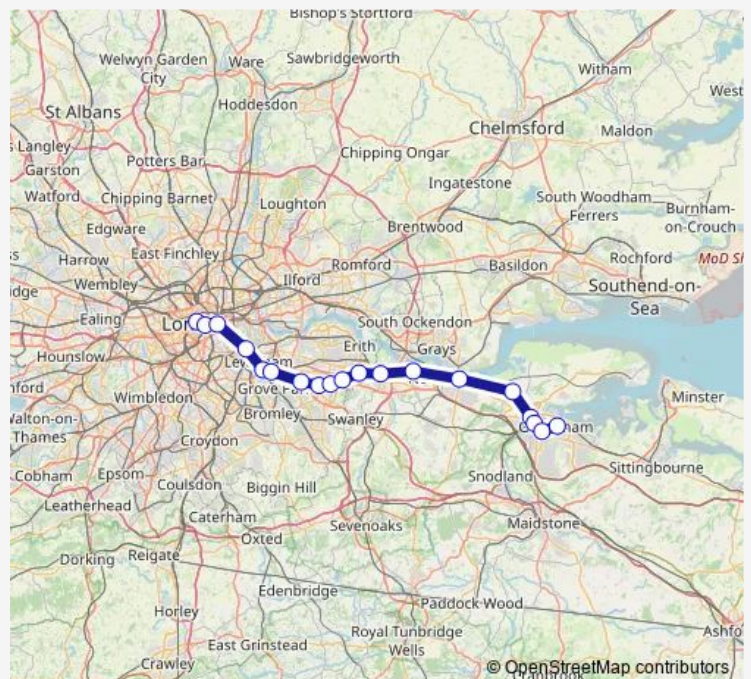

Saturday —

Sunday —

Route info

Direction: London Charing Cross

Stops: 19

Trip Duration: 1 hour 28 min

■ Southeastern — London Charing Cross - Gillingham (Kent)

Direction

London Charing Cross — Gillingham (Kent)

18 stops

[Open route schedule](#)

London Charing Cross

London Waterloo East

London Bridge

New Cross

Lewisham

—

Saturday

—

Sunday

10:27

Route info

Direction: London Charing Cross

Stops: 18

Saturday

—

Sunday

06:00-07:00

Route info

Direction: Gillingham (Kent)

Stops: 23

Trip Duration: 1 hour 34 min