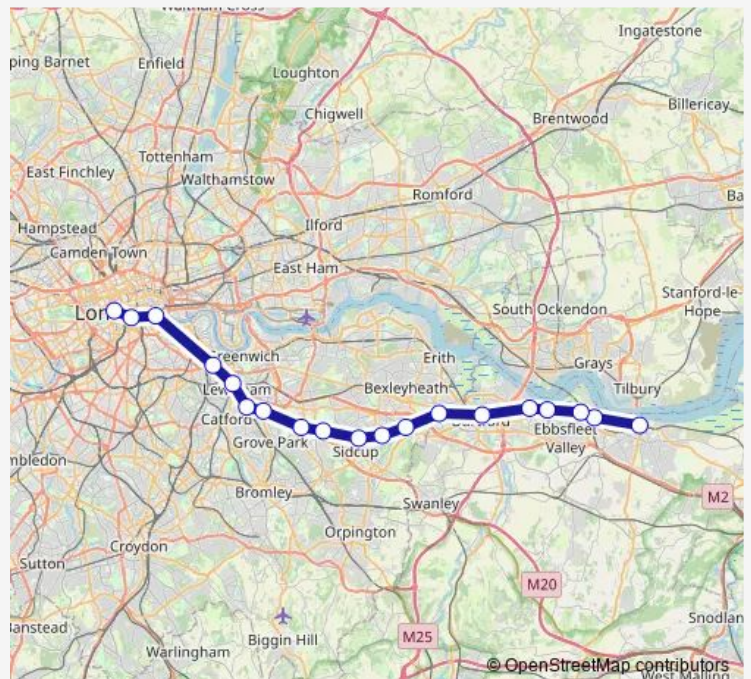

Rail Southeastern Gravesend - London Charing Cross

Go to website

Direction

Gravesend — London Charing Cross

19 stops

[Open route schedule](#)

- Gravesend
- Northfleet
- Swanscombe
- Greenhithe for Bluewater
- Stone Crossing
- Dartford
- Crayford
- Bexley
- Albany Park
- Sidcup
- New Eltham
- Mottingham
- Lee (London)
- Hither Green
- Lewisham
- New Cross
- London Bridge
- London Waterloo East
- London Charing Cross

Route schedule

Gravesend — London Charing Cross

Monday	04:30-23:34
Tuesday	04:30-22:04
Wednesday	04:30-23:34
Thursday	04:30-23:34
Friday	04:30-23:34
Saturday	04:33-23:34
Sunday	07:33-23:04

Route info

Direction: Gravesend

Stops: 19

Trip Duration: 1 hour 7 min

Direction

London Charing Cross — Gravesend

18 stops

[Open route schedule](#)

London Charing Cross

London Waterloo East