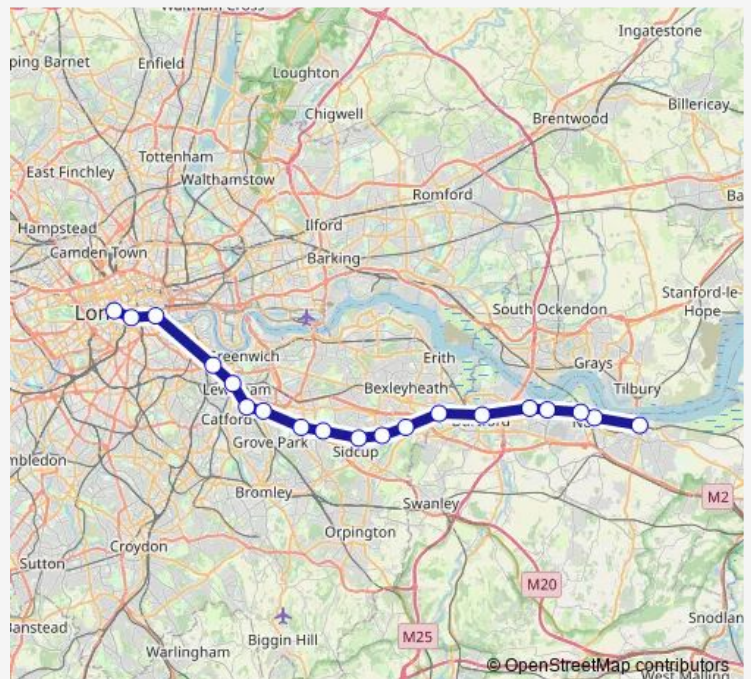

Rail Southeastern Gravesend - London Charing Cross

[Go to website](#)

Direction

Gravesend — London Charing Cross

19 stops

[Open route schedule](#)

- Gravesend
- Northfleet
- Swanscombe
- Greenhithe for Bluewater
- Stone Crossing
- Dartford
- Crayford
- Bexley
- Albany Park
- Sidcup
- New Eltham
- Mottingham
- Lee (London)
- Hither Green
- Lewisham
- New Cross
- London Bridge
- London Waterloo East
- London Charing Cross

Route schedule

Gravesend — London Charing Cross

Monday	04:30-23:34
Tuesday	04:30-22:04
Wednesday	04:30-23:34
Thursday	04:30-23:34
Friday	04:30-23:34
Saturday	04:34-23:34
Sunday	07:34-23:04

Route info

Direction: Gravesend

Stops: 19

Trip Duration: 1 hour 5 min

Direction

London Charing Cross — Gravesend

18 stops

[Open route schedule](#)

London Charing Cross

London Waterloo East

Direction: London Charing Cross

Stops: 18

Trip Duration: 1 hour 5 min

Direction

London Charing Cross — Gravesend

17 stops

[Open route schedule](#)

London Charing Cross