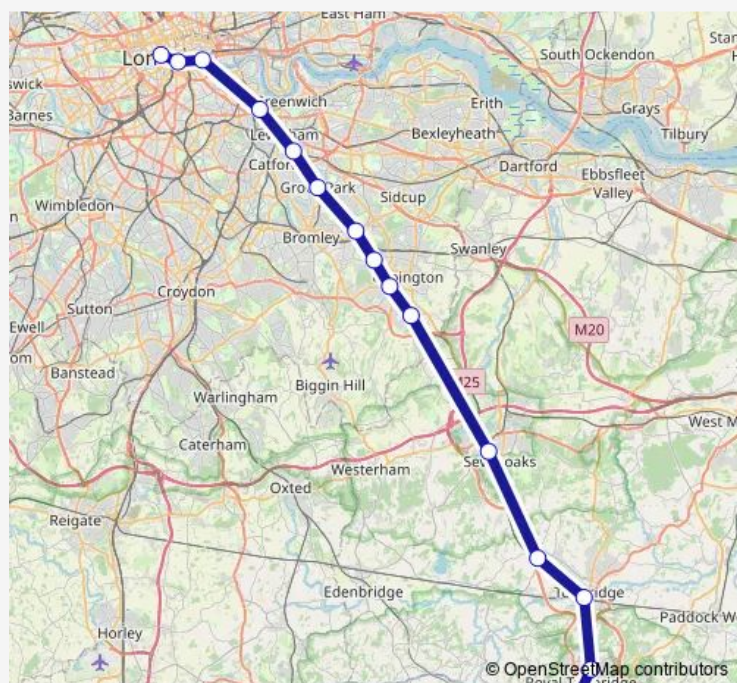

Friday 07:24-23:15

Saturday 10:26-18:56

Sunday 08:45-23:15

Route info

Direction: London Charing Cross

Stops: 14

Trip Duration: 1 hour 0 min

■ Southeastern — Tunbridge Wells - London Charing Cross

**Direction**

London Charing Cross — Tunbridge Wells

18 stops

[Open route schedule](#)

London Charing Cross

London Waterloo East

London Bridge

New Cross