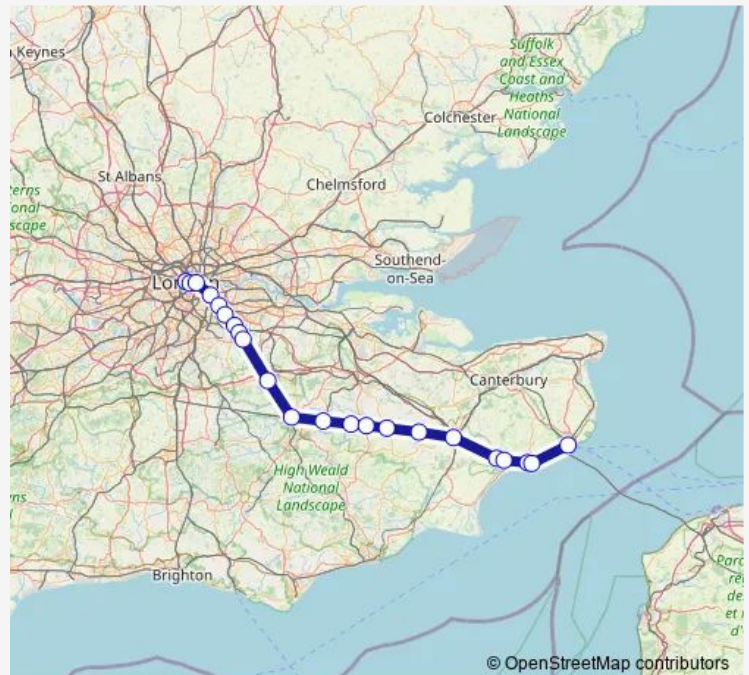

Rail Southeastern Dover Priory - London Charing Cross

[Go to website](#)

Direction

Dover Priory — London Charing Cross

19 stops

[Open route schedule](#)

- Dover Priory
- Folkestone Central
- Folkestone West
- Sandling
- Westenhanger
- Ashford International
- Charing (Kent)
- Maidstone East
- West Malling
- Borough Green & Wrotham
- Otford
- Swanley
- Chislehurst
- Grove Park
- Hither Green
- New Cross
- London Bridge
- London Waterloo East
- London Charing Cross

Route schedule

Dover Priory — London Charing Cross

Monday	—
Tuesday	—
Wednesday	—
Thursday	—
Friday	—
Saturday	04:59-20:59
Sunday	07:58-21:41

Route info

Direction: Dover Priory
 Stops: 19
 Trip Duration: 1 hour 57 min

London Waterloo East

London Charing Cross

Route schedule

Dover Priory — London Charing Cross

Monday 04:58-21:28

Tuesday 06:28-20:28

Wednesday 06:28-21:28

Thursday 06:28-21:28

Friday 04:58-21:28

Saturday 04:58-21:28

Sunday 06:58-21:28

Route info

Direction: Dover Priory

Stops: 22

Trip Duration: 2 hour 1 min

Southeastern Rail time schedules and route maps are available in an offline PDF at busmaps.com. Use the busmaps.com website to see live bus times, train schedule or subway schedule, and step-by-step directions for all public transit in London