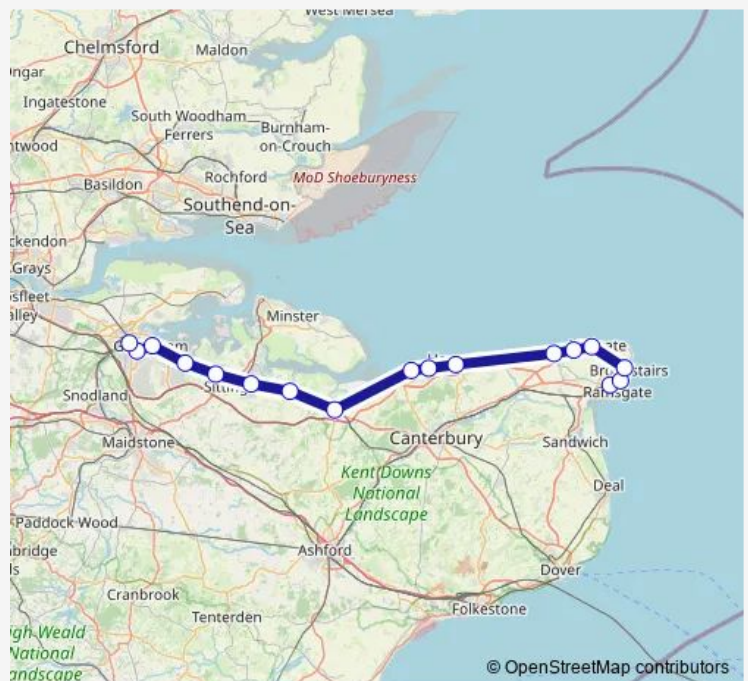

**Rail Southeastern Ramsgate - Rochester**

[Go to website](#)

**Direction**  
 Ramsgate — Rochester  
 17 stops  
[Open route schedule](#)

- Ramsgate
- Dumpton Park
- Broadstairs
- Margate
- Westgate-on-Sea
- Birchington-on-Sea
- Herne Bay
- Chestfield & Swalecliffe
- Whitstable
- Faversham
- Teynham
- Sittingbourne
- Newington
- Rainham (Kent)
- Gillingham (Kent)
- Chatham
- Rochester

Route schedule  
 Ramsgate — Rochester

Monday	23:16
Tuesday	—
Wednesday	—
Thursday	—
Friday	23:16-23:18
Saturday	23:16
Sunday	—

**Route info**  
 Direction: Ramsgate  
 Stops: 17  
 Trip Duration: 1 hour 23 min