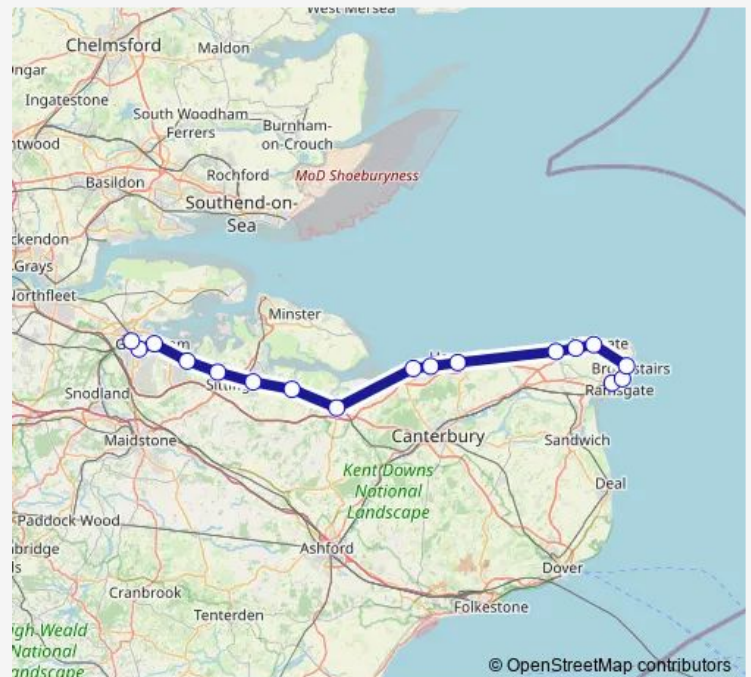

Rail Southeastern Ramsgate - Rochester

[Go to website](#)

Direction

Ramsgate — Rochester

17 stops

[Open route schedule](#)

Ramsgate

Dumpton Park

Teynham

Sittingbourne

Newington

Rainham (Kent)

Gillingham (Kent)

Chatham

Rochester

Route schedule

Ramsgate — Rochester

Monday —

Tuesday —

Wednesday —

Thursday —

Friday 23:18

Saturday —

Sunday —

Route info

Direction: Ramsgate

Stops: 17

Trip Duration: 1 hour 23 min

Southeastern Rail time schedules and route maps are available in an offline PDF at busmaps.com. Use the busmaps.com website to see live bus times, train schedule or subway schedule, and step-by-step directions for all public transit in Rochester