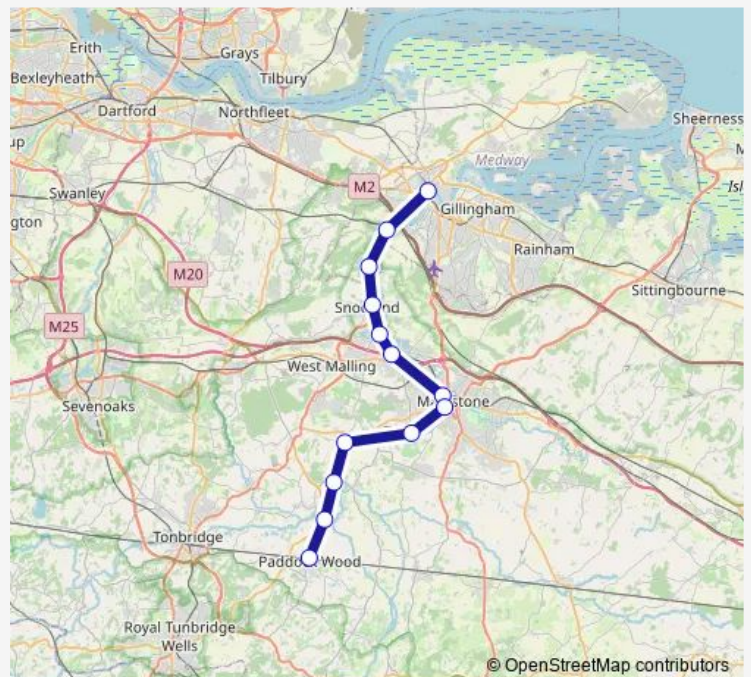

Rail Southeastern Paddock Wood - Strood (Kent)

[Go to website](#)

Direction

Paddock Wood — Strood (Kent)

13 stops

[Open route schedule](#)

Paddock Wood

Beltring

Thursday 06:37-22:03

Friday 06:37-22:03

Saturday 07:03-22:03

Sunday 09:33-22:40

Route info

Direction: Paddock Wood

Stops: 13

Trip Duration: 0 hour 47 min

■ Southeastern — Strood (Kent) - Paddock Wood

Direction

Strood (Kent) — Paddock Wood

13 stops

[Open route schedule](#)

Strood (Kent)

Cuxton

Halling

Friday 06:03-21:03

Saturday 06:05-21:03

Sunday 08:33-21:33

Route info

Direction: Strood (Kent)

Stops: 13

Trip Duration: 0 hour 47 min

Southeastern Rail time schedules and route maps are available in an offline PDF at busmaps.com. Use the busmaps.com website to see live bus times, train schedule or subway schedule, and step-by-step directions for all public transit in Maidstone