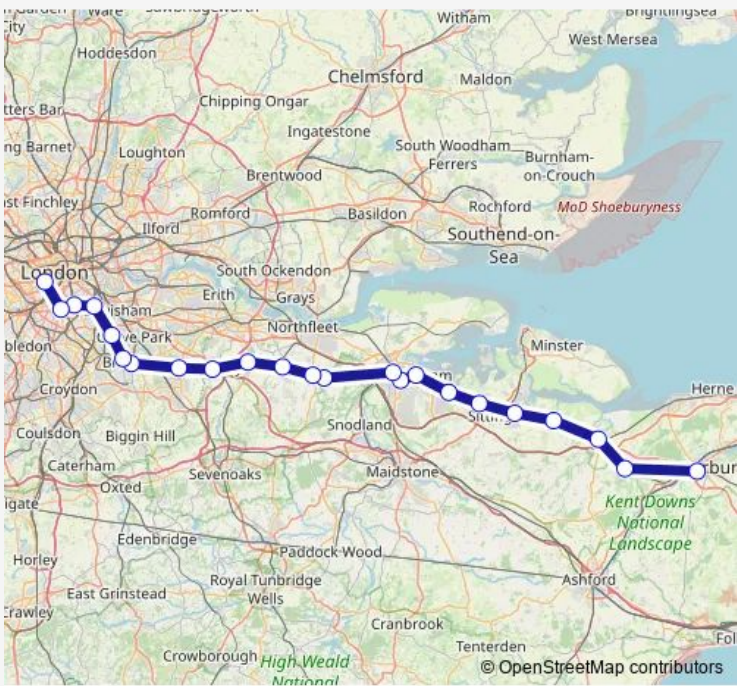

Direction
 London Victoria — Canterbury East
 22 stops
[Open route schedule](#)

- London Victoria
- Denmark Hill
- Nunhead
- Bellingham
- Shortlands
- Bromley South
- St Mary Cray
- Swanley
- Farningham Road
- Longfield
- Meopham
- Sole Street
- Rochester
- Chatham
- Gillingham (Kent)
- Rainham (Kent)
- Newington
- Sittingbourne
- Teynham
- Faversham
- Selling

Route schedule
 London Victoria — Canterbury East

Monday	—
Tuesday	—
Wednesday	08:12-21:12
Thursday	—
Friday	—
Saturday	—
Sunday	—

Route info
 Direction: London Victoria
 Stops: 22
 Trip Duration: 1 hour 56 min

■ Southeastern — Canterbury East - London Victoria **BusMaps**

Direction

Canterbury East — London Victoria

23 stops

[Open route schedule](#)

Canterbury East

Selling

Faversham

Saturday

—

Sunday

—

Route info

Direction: Canterbury East

Stops: 23

Trip Duration: 1 hour 59 min