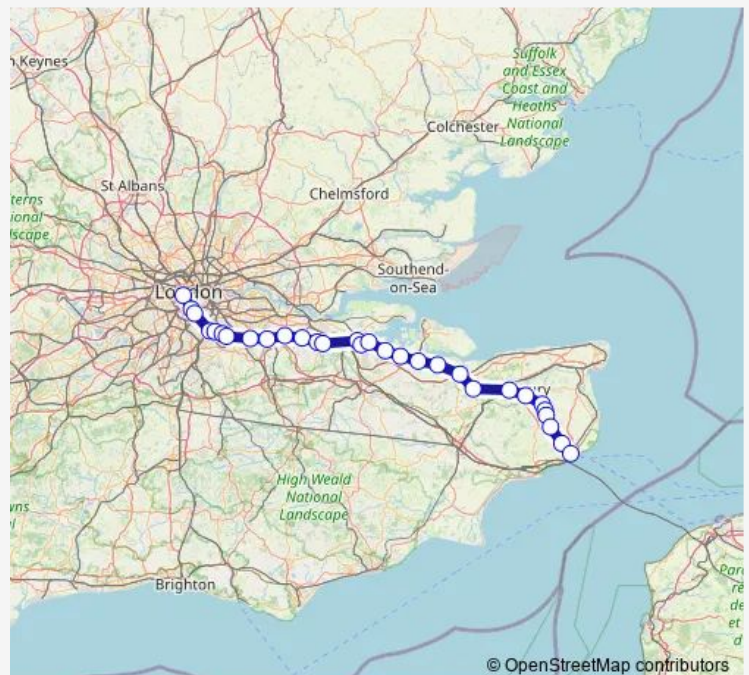

Thursday 05:42

Friday 05:42

Saturday 05:42

Sunday 08:12-21:12

Route info

Direction: London Victoria

Stops: 29

Trip Duration: 2 hour 26 min

■ Southeastern — London Victoria - Dover Priory

Canterbury East

Bekesbourne

Adisham

Aylesham

Snowdown

Shepherds Well

Kearsney

Dover Priory

Direction

London Victoria — Dover Priory

30 stops

[Open route schedule](#)

London Victoria

Brixton

Herne Hill

Direction: London Victoria

Stops: 30

Trip Duration: 2 hour 18 min

Aylesham

Snowdown

Shepherds Well

Kearsney

Dover Priory