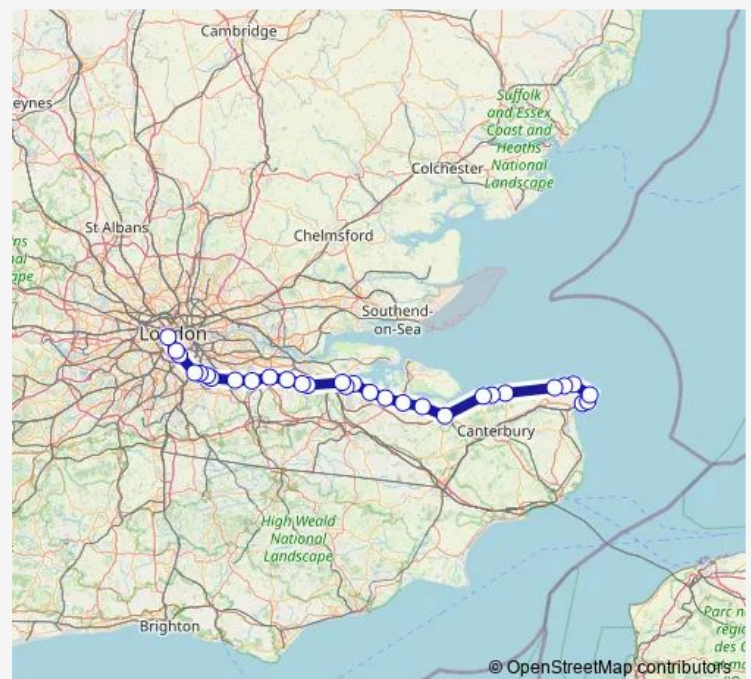

Rail Southeastern Ramsgate - London Victoria

[Go to website](#)

Direction

Ramsgate — London Victoria

30 stops

[Open route schedule](#)

Ramsgate

Dumpton Park

Thursday 04:22-22:05

Friday 04:22-22:29

Saturday 04:39-23:16

Sunday 06:50-22:53

Route info

Direction: Ramsgate

Stops: 30

Trip Duration: 2 hour 18 min

■ Southeastern — Ramsgate - London Victoria

Swanley

St Mary Cray

Bromley South

Shortlands

Beckenham Junction

Kent House

Herne Hill

Brixton

London Victoria

Direction

Ramsgate — London Victoria

30 stops

[Open route schedule](#)

Ramsgate

Dumpton Park