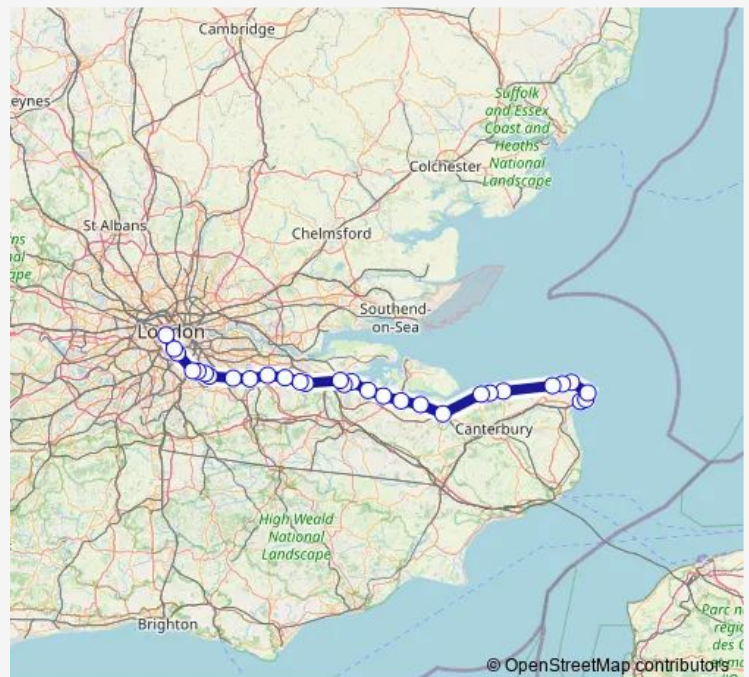

Rail Southeastern Ramsgate - London Victoria

Go to website

**Direction**

Ramsgate — London Victoria

30 stops

[Open route schedule](#)

Ramsgate

Dumpton Park

Thursday 04:25-22:05

Friday 04:25-22:05

Saturday 04:42-22:18

Sunday 06:53-20:53

Route info

Direction: Ramsgate

Stops: 30

Trip Duration: 2 hour 18 min

■ Southeastern — Ramsgate - London Victoria

Swanley

St Mary Cray

Bromley South

Shortlands

Beckenham Junction

Kent House

Herne Hill

Brixton

London Victoria

**Direction**

Ramsgate — London Victoria

30 stops

[Open route schedule](#)

Ramsgate

Dumpton Park