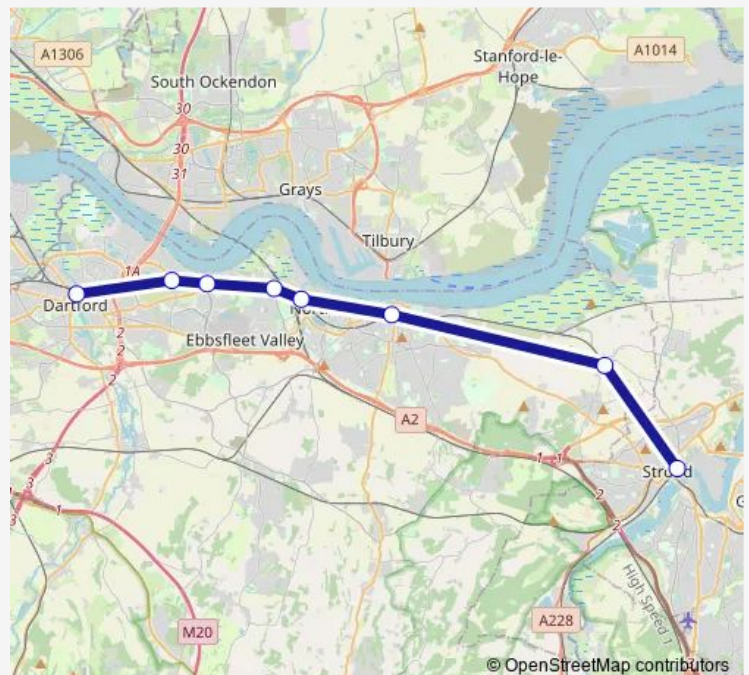

## Rail Southeastern Dartford - Strood (Kent)

[Go to website](#)

### Direction

Strood (Kent) — Dartford

8 stops

[Open route schedule](#)

Strood (Kent)

Higham

Gravesend

Northfleet

### Route schedule

Strood (Kent) — Dartford

Monday	00:22
Tuesday	—
Wednesday	—
Thursday	—
Friday	—
Saturday	—
Sunday	23:22-00:22 <sup>+1</sup>

### Route info

Direction: Strood (Kent)

Stops: 8

Trip Duration: 0 hour 27 min

■ Southeastern — Dartford - Strood (Kent)

**Direction**

Dartford — Strood (Kent)

8 stops