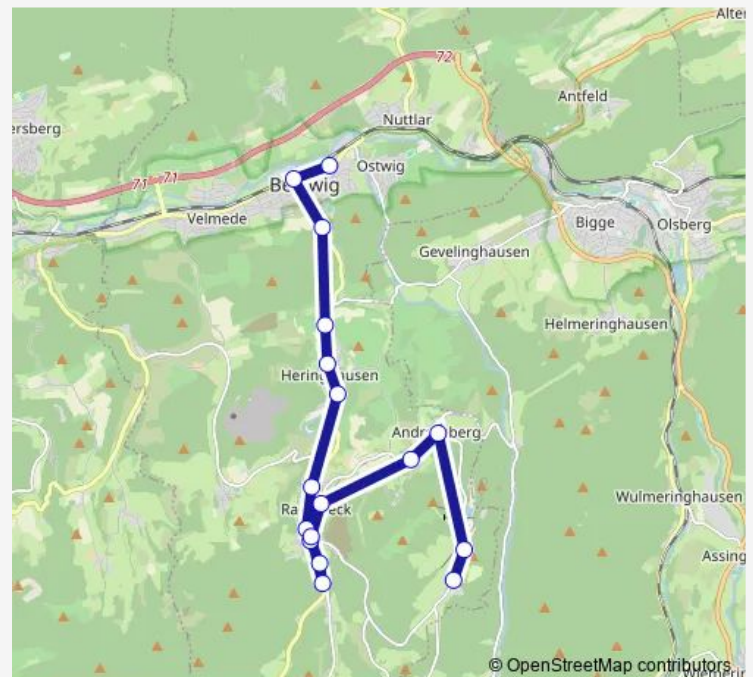

Heringhausen, Am Fallenstein

Heringhausen, Post

Heringhausen, Hammer

Bestwig, Friedhof

Bestwig, Bahnhof

Route schedule

Wasserfall, Schule — Bestwig, Bahnhof

Monday 06:24-18:30

Tuesday 06:24-18:30

Wednesday 06:24-18:30

Thursday 06:24-18:30

Friday 06:24-18:30

Saturday 09:30-18:30

Sunday 09:30-18:30

Route info

Direction: Wasserfall, Schule

Stops: 15

Trip Duration: 0 hour 25 min

R72

BusMaps

Direction

Wasserfall, Schule — Bestwig, Bahnhof

11 stops

[Open route schedule](#)

Thursday 09:30-17:30

Friday 09:30-17:30

Saturday —

Sunday —

Route info

Direction: Wasserfall, Schule

Stops: 11

Trip Duration: 0 hour 25 min