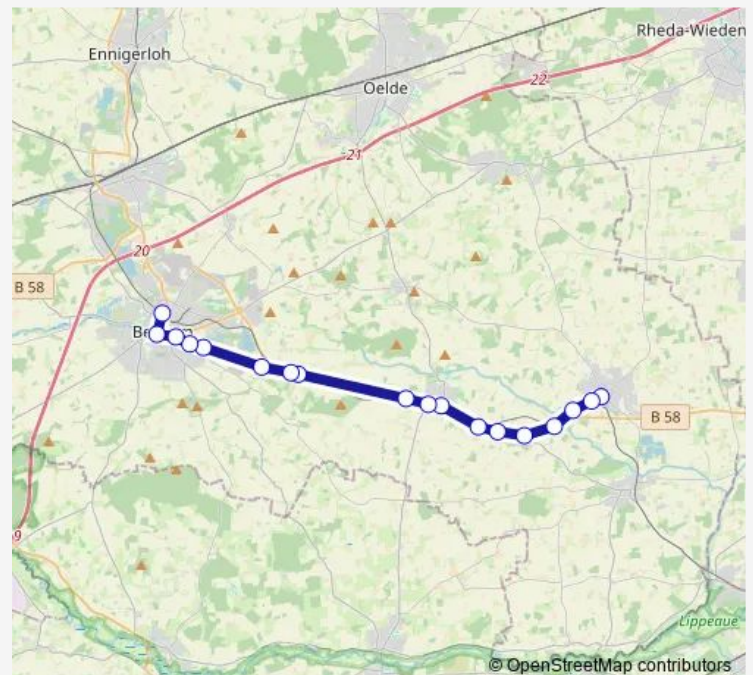

### Direction

Bestwig, Schulzentrum — Wasserfall, Schule

14 stops

[Open route schedule](#)

Bestwig, Schulzentrum

Bestwig, Bahnhof

Bestwig, Friedhof

Heringhausen, Hammer

### Route schedule

Bestwig, Schulzentrum — Wasserfall, Schule

Monday 12:10

Tuesday 12:10

Wednesday 12:10

Thursday 12:10

Friday 12:10

Saturday —

### Route info

Direction: Bestwig, Schulzentrum

Stops: 14

Trip Duration: 0 hour 25 min

■ R72

BusMaps