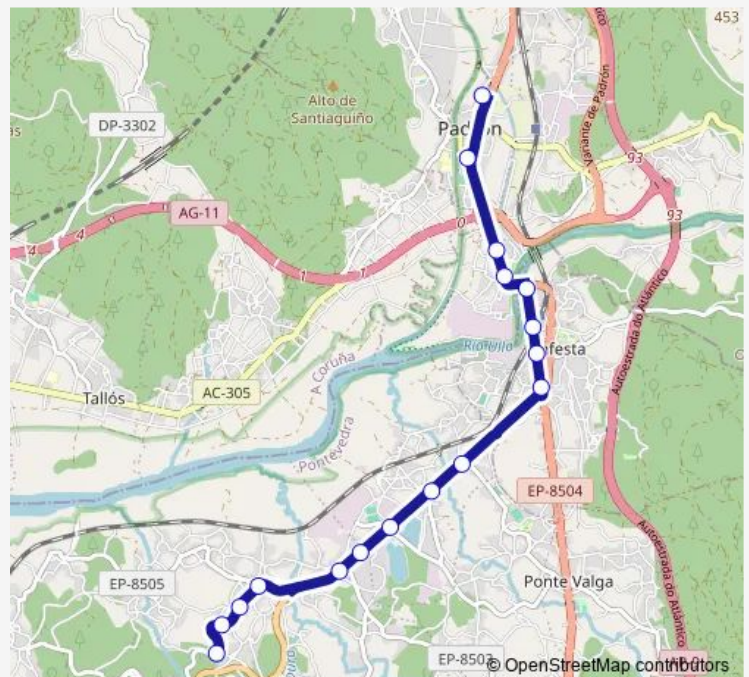

Route info

Direction: Ferreiros

Stops: 17

Trip Duration: 0 hour 18 min

XG830094 — Ferreiros-Padrón E.A.

XG830094 Bus time schedules and route maps are available in an offline PDF at busmaps.com. Use the busmaps.com website to see live bus times, train schedule or subway schedule, and step-by-step directions for all public transit in Valga