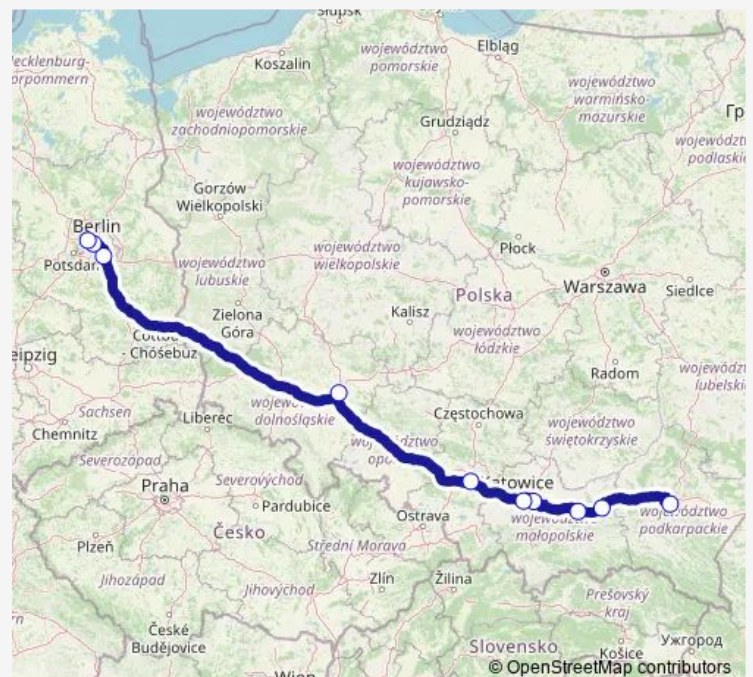

Brzesko, Bus station

Krakow, MDA Bus Station

Krakow, Krakow-Balice Airport

Katowice, Bus Station Sadowa

Wroclaw, Bus Station

Berlin Airport BER (Berlin Brandenburg), Terminal 1/2

Berlin Südkreuz train station

Saturday 05:00-06:00

Sunday 05:00-06:00

Route info

Direction: Rzeszow, Bus Station

Stops: 10

Trip Duration: 11 hour 50 min

Direction

Berlin central bus station — Rzeszow, Bus Station