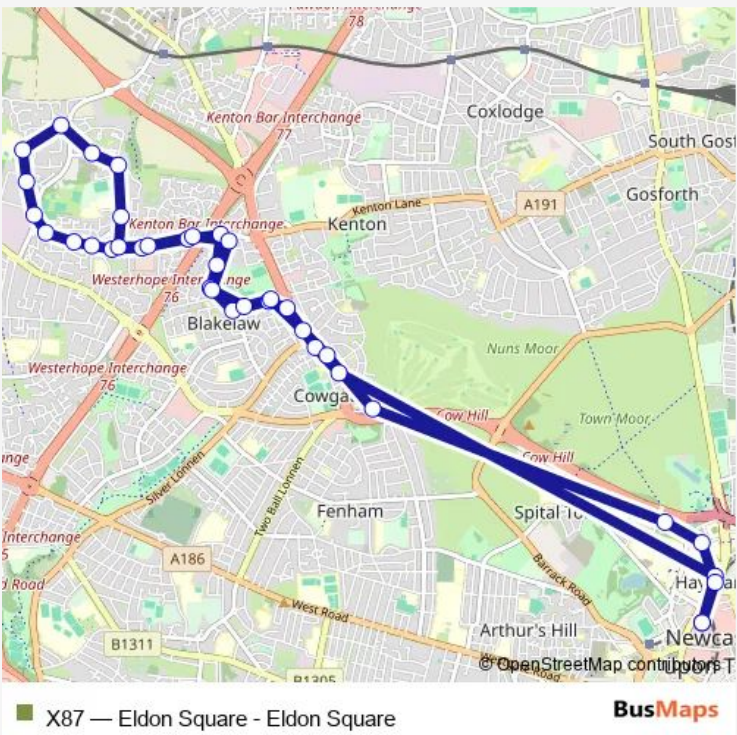

Bus X87 Eldon Square - Eldon Square

[Go to website](#)

Direction
 Newbiggin Lane - Crispin Court — Eldon Square Bus Station
 22 stops
[Open route schedule](#)

- Newbiggin Lane - Crispin Court
- Newbiggin Lane-Redburn Road
- Bedeburn Road-Westgarth
- Newbiggin Hall Bedeburn Road
- Bedeburn Road-East Thorpe
- Trevelyan Drive - Eastgarth
- Trevelyan Drive-Eastgarth
- Trevelyan Drive-Langleeford Road
- Etal Lane-Kyloe Place
- Etal Lane-Haggerston Crescent
- Etal Lane-Etal Way
- Cragston Avenue-Craigmillar Avenue
- Cragstone Avenue
- Blakelaw Road-Sunnyway
- Blakelaw Road-Wilbury Place
- Ponteland Road-Eastern Way
- Ponteland Road-St Peters Church
- Ponteland Road - Moorhead
- Claremont Rd-Claremont PI
- Claremont Road-Museum
- Haymarket Barras Bridge

Route schedule
 Newbiggin Lane - Crispin Court — Eldon Square Bus Station

Monday	05:59-07:36
Tuesday	05:59-07:36
Wednesday	05:59-07:36
Thursday	05:59-07:36
Friday	05:59-07:36
Saturday	06:16-08:15
Sunday	06:56-07:18

Route info
 Direction: Newbiggin Lane - Crispin Court
 Stops: 22
 Trip Duration: 0 hour 22 min

Direction

Eldon Square Bus Station — Eldon Square Bus Station

37 stops

[Open route schedule](#)

Eldon Square Bus Station

Sunday 07:23-22:45

Route info

Direction: Eldon Square Bus Station

Stops: 37

Trip Duration: 0 hour 39 min

Etal Lane-Etal Way

Cragston Avenue-Craigmillar Avenue

Cragstone Avenue