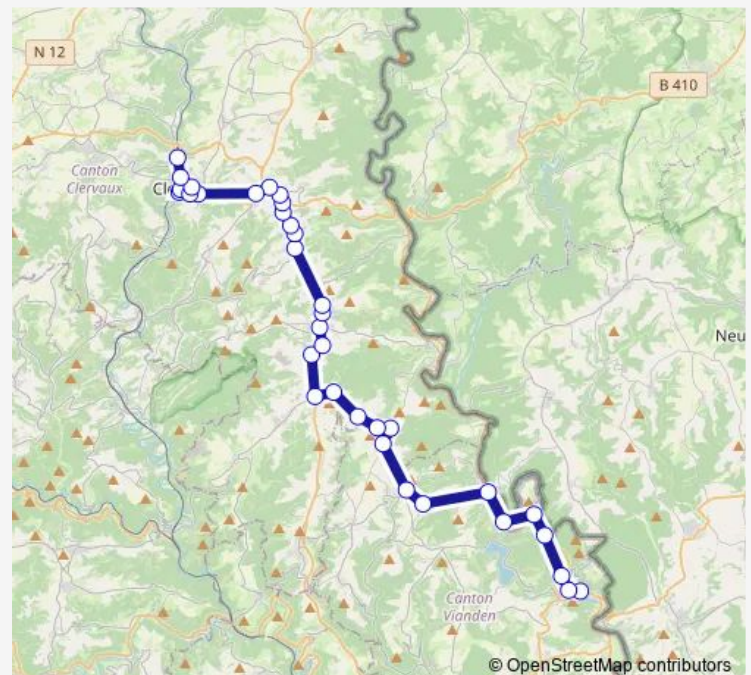

Dorscheid, Am Poul

Route schedule

Vianden, Gare — Clervaux, Gare routière/Lycée

Monday 04:25-22:25

Tuesday 04:25-22:25

Wednesday 04:25-22:25

Thursday 04:25-22:25

Friday 04:25-22:25

Saturday 04:25-22:25

Sunday 08:25-22:25

Route info

Direction: Vianden, Gare

Stops: 35

Trip Duration: 0 hour 45 min

Dorscheid, Lehmkaul

Marnach, Beim Sender

Wahlhausen, Akescht

Route schedule

Clervaux, Gare routière/Lycée — Vianden, Gare

Monday 04:25-22:25

Tuesday 04:25-22:25

Wednesday 04:25-22:25

Thursday 04:25-22:25

Friday 04:25-22:25

Saturday 04:25-22:25

Sunday 07:25-21:25

Route info

Direction: Clervaux, Gare routière/Lycée

Stops: 34

Trip Duration: 0 hour 45 min

Putscheid, Bei der Gemeng

Putscheid, Am Duerf