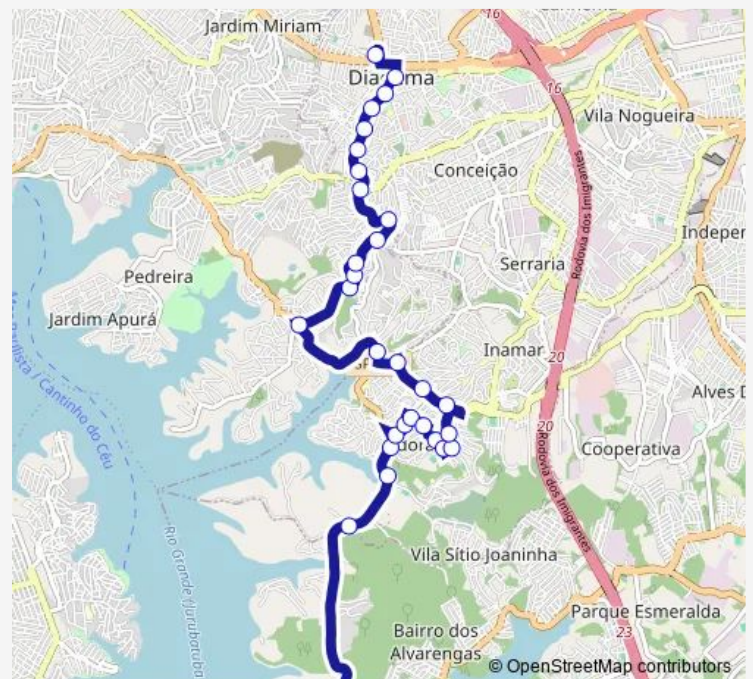

Avenida Nossa Senhora dos Navegantes, 247

Estrada do Alvarenga, 6466-6500

Estrada do Alvarenga, 5117-5127

Rua Doutor José Silvio de Camargo, 785-931

Rua Doutor José Silvio de Camargo, 513-747

Rua Doutor José Silvio de Camargo, 223-373

Route schedule

Estrada do Acampamento, 10572-12500 — Terminal Metropolitano Diadema

Monday 00:35-23:55

Tuesday 00:35-23:55

Wednesday 00:35-23:55

Thursday 00:35-23:55

Friday 00:35-23:55

Saturday 00:35-23:55

Sunday 00:25-23:30

Route info

Direction: Estrada do Acampamento, 10572-12500

Stops: 30

Trip Duration: 0 hour 34 min

■ 182 — Sao Bernardo do Campo (Acampamento dos Engenheiros) / Diadema (Terminal Metropolitano...)

Saturday 00:32-23:52

Sunday 00:35-23:55

Route info

Direction: Terminal Metropolitano Diadema

Stops: 24

Trip Duration: 0 hour 35 min

182 Bus time schedules and route maps are available in an offline PDF at busmaps.com. Use the busmaps.com website to see live bus times, train schedule or subway schedule, and step-by-step directions for all public transit in Sao Paulo