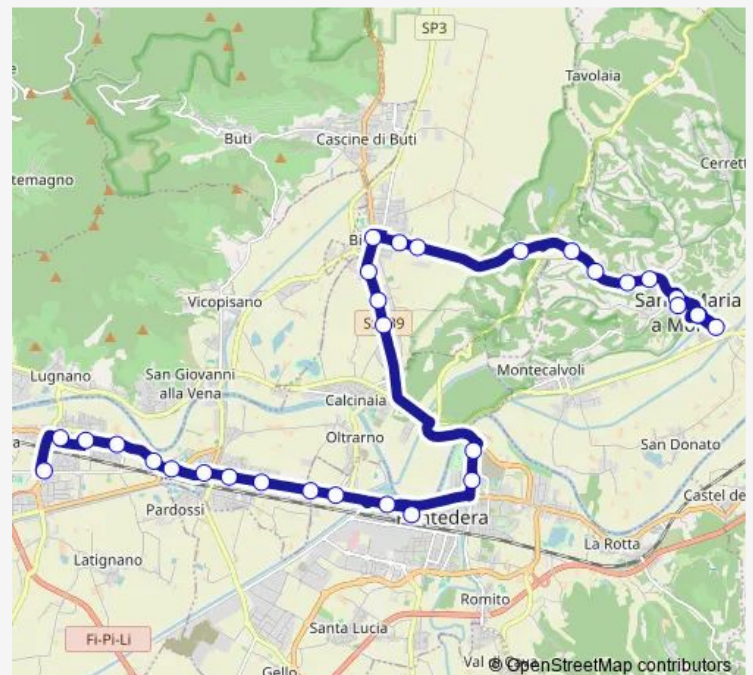

Bientina V.Del Monte 90

Route schedule

Cascina I.T.C. — S.Maria A Monte

Monday	12:50
Tuesday	12:50
Wednesday	12:50
Thursday	12:50
Friday	12:50
Saturday	12:50
Sunday	—

Route info

Direction: Cascina I.T.C.

Stops: 31

Trip Duration: 0 hour 52 min

Quattro Strade 42

Quattro Strade V.Di Bientina 1

Quattro Strade V.Di Bientina 2 (Rodolfo)

S.Maria A Monte V.Di Bientina 3

S.Maria A M. V.Di Bientina 4 Fr Divo

S.Maria A Monte Mezza Costa

V.Leopardi 1

Pontedera Autostazione

Route schedule

S.Maria A Monte — Pontedera Autostazione

Monday 06:55

Tuesday 06:55

Wednesday 06:55

Thursday 06:55

Friday 06:55

Saturday 06:55

Sunday —

Route info

Direction: S.Maria A Monte

Stops: 25

Trip Duration: 0 hour 34 min

Direction