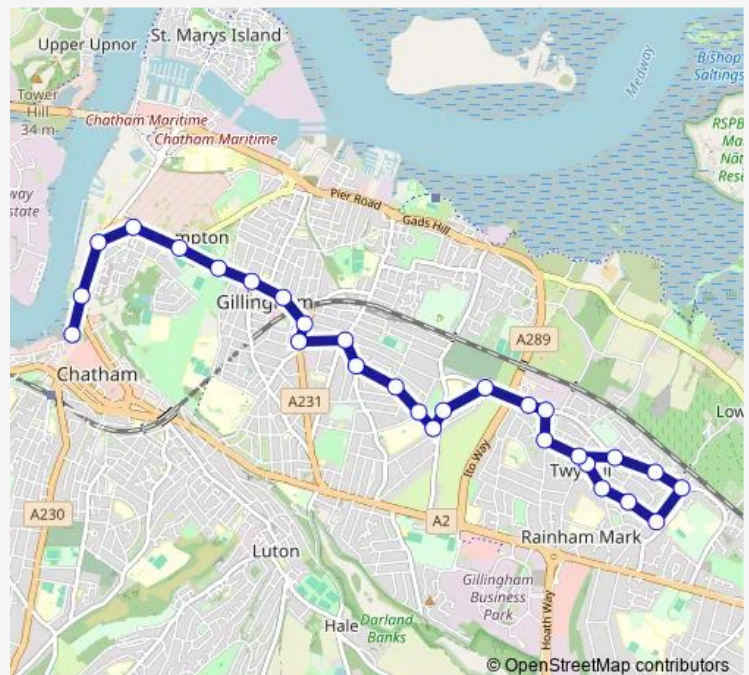

Eastcourt Green

Goudhurst Road

Shops

Route schedule

Waterfront Bus Station — Beechings Green

Monday 06:13-17:45

Tuesday 06:13-17:45

Wednesday 06:13-17:45

Thursday 06:13-17:45

Friday 06:13-17:45

Saturday 06:26-16:41

Sunday —

Route info

Direction: Waterfront Bus Station

Stops: 26

Trip Duration: 0 hour 26 min

182 — Chatham - Twydall

Bodiam Close

Begonia Avenue

Hawthorne Avenue

Pump Lane roundabout

Beechings Green

Direction

Shops — Waterfront Bus Station

Thursday 05:46-18:14

Friday 05:46-18:14

Saturday 06:22-16:55

Sunday —

Route info

Direction: Shops

Stops: 28

Trip Duration: 0 hour 29 min