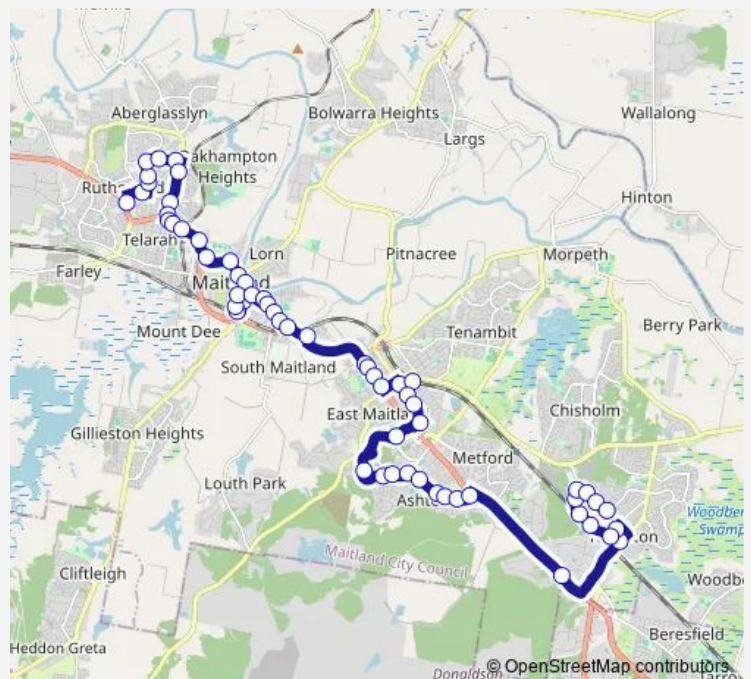

Thornton Shopping Centre, Thomas Coke Dr

Taylor Av Before Griffin Cl

Taylor Av At Osborn Cl

Haussman Dr After Garnier Cl

Haussman Dr After Tripp Cl

Haussman Dr Before Government Rd

Railway Av At Rockleigh St

**Route schedule**

Thomas Coke Dr Opp Thornton Shopping Centre — Rutherford Shopping Centre, West Mall

Monday 06:00-17:20

Tuesday 06:00-17:20

Wednesday 06:00-17:20

Thursday 06:00-17:20

Friday 06:00-17:20

Saturday 08:28-17:27

Sunday 08:15-16:26

**Route info**

Direction: Thomas Coke Dr Opp Thornton Shopping Centre

Stops: 73

Trip Duration: 1 hour 4 min

Thornton Rd Opp Huntingdale Dr

South Seas Dr After New England Hwy

South Seas Dr Before Airlie St