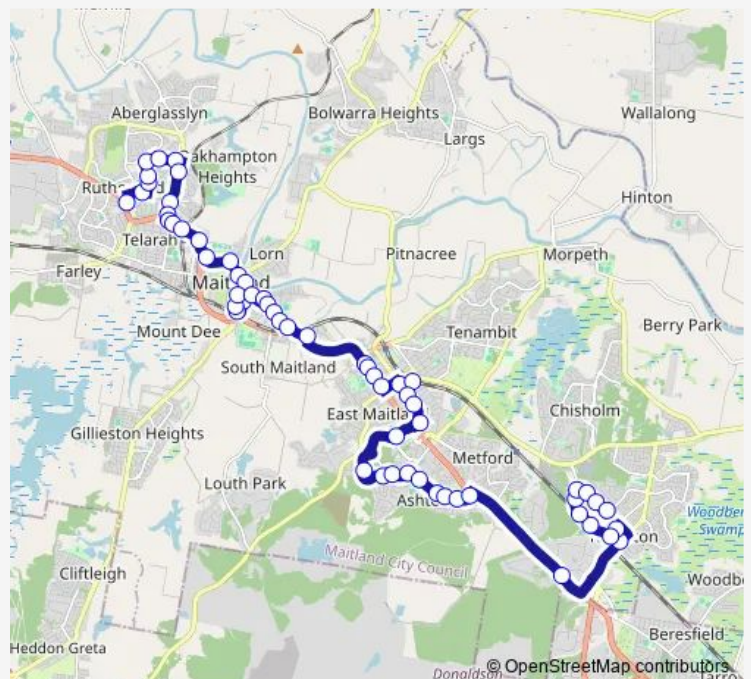

Thornton Shopping Centre, Thomas Coke Dr

Taylor Av Before Griffin Cl

Taylor Av At Osborn Cl

Haussman Dr After Garnier Cl

Haussman Dr After Tripp Cl

Haussman Dr Before Government Rd

Railway Av At Rockleigh St

Route schedule

Thomas Coke Dr Opp Thornton Shopping Centre — Rutherford Shopping Centre, West Mall

Monday	06:00-17:20
Tuesday	06:00-17:20
Wednesday	06:00-17:20
Thursday	06:00-17:20
Friday	06:00-17:20
Saturday	08:15-17:27
Sunday	08:15-16:26

Route info

Direction: Thomas Coke Dr Opp Thornton Shopping Centre

Stops: 73

Trip Duration: 1 hour 13 min

Thornton Rd Opp Huntingdale Dr

South Seas Dr After New England Hwy

South Seas Dr Before Airlie St

South Seas Dr Opp Adele Cres