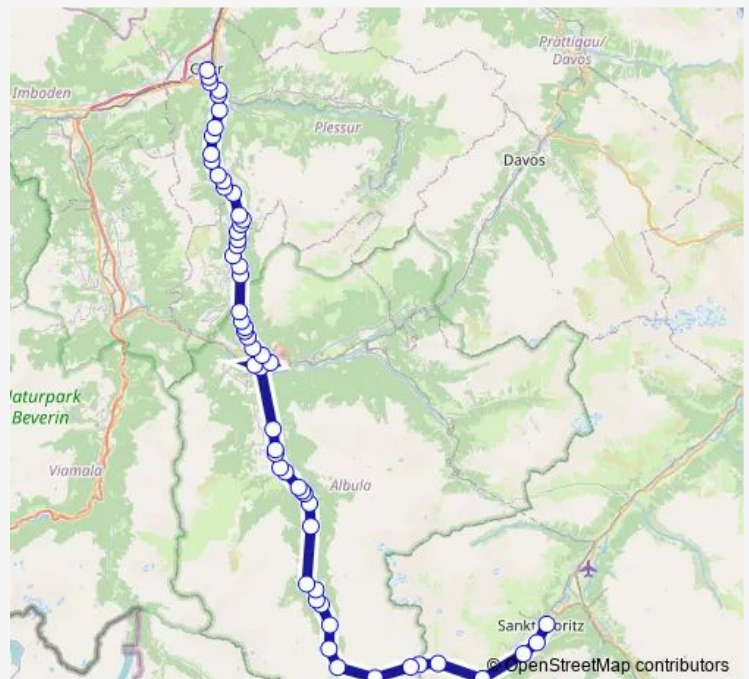

Bus 182

[Go to website](#)

Direction

undefined — undefined

0 stops

[Open route schedule](#)

Route schedule

undefined — undefined

Monday	—
Tuesday	—
Wednesday	—
Thursday	—
Friday	22:40-02:10 ⁺¹
Saturday	03:10-02:10 ⁺¹
Sunday	03:10

Route info

Direction:

Stops: 0

Trip Duration: — min

Direction

Lenzerheide/Lai, Post — Lenzerheide/Lai, Crapera

4 stops

[Open route schedule](#)

Lenzerheide/Lai, Post

Lenzerheide/Lai, Sportzentrum

Lenzerheide/Lai, Dieschen Sot

Lenzerheide/Lai, Crapera

Route schedule

Lenzerheide/Lai, Post — Lenzerheide/Lai, Crapera

Route info

Direction:

Stops: 0

Trip Duration: — min

Direction

Lantsch/Lenz, Biathlon-Weltcup — Chur, Postautostation

19 stops

[Open route schedule](#)