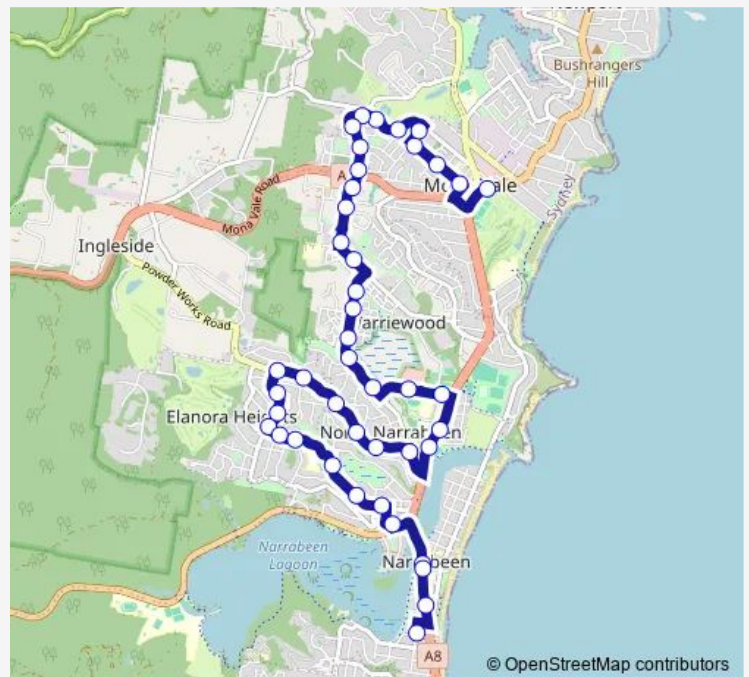

Anana Rd Before Rickard Rd

86 Rickard Rd

Rickard Rd After Venetian Rd

Grenfell Av Opp Narrabeen Baptist Church

Narrabeen Shops, Pittwater Rd

Route schedule

Narabeen North Public School, Namona St — Narrabeen Shops, Pittwater Rd

Monday	15:15
Tuesday	15:15
Wednesday	15:15
Thursday	15:15
Friday	15:15
Saturday	—
Sunday	—

Route info

Direction: Narabeen North Public School, Namona St

Stops: 20

Trip Duration: 0 hour 24 min

182 — Narrabeen to Mona Vale

## Direction

Waterloo St Before Pittwater Rd — Mona Vale B-Line,  
Barrenjoey Rd

38 stops

[Open route schedule](#)

Waterloo St Before Pittwater Rd

Rickard Rd At Minarto Lane

Rickard Rd Opp Venetian Rd

95 Rickard Rd

## Route info

Direction: Waterloo St Before Pittwater Rd

Stops: 38

Trip Duration: 0 hour 36 min

Mater Maria College

Ponderosa Pde Opp Apollo St

Ponderosa Pde After Jubilee Av

Samuel St After Mona Vale Rd