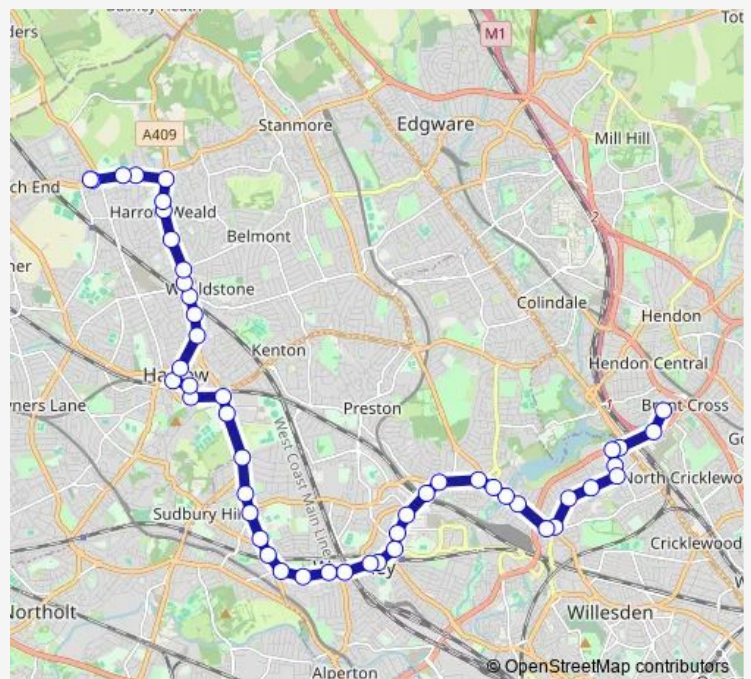

Wednesday 00:05-23:55

Thursday 00:05-23:55

Friday 00:05-23:55

Saturday 00:05-23:55

Sunday 00:05-23:55

Route info

Direction: Brent Cross Shopping Centre

Stops: 49

Trip Duration: 0 hour 54 min

182 — Harrow Weald - Harrow - Wembley - Neasden - Brent Cross **BusMaps**

Wembley Central Station

Ealing Road Harrow Road

Copland Avenue

Bridgewater Road

Sudbury & Harrow Road

Butlers Green

Sudbury Junior School

Sudbury Court Road

The Green/Carlton Avenue West

Northwick Park Hospital

University Of Westminster

Tyburn Lane

Harrow Town Centre

Harrow Bus Station

Route info

Direction: Bannister Playing Fields

Stops: 47

Trip Duration: 1 hour 15 min

Copland Avenue

Ealing Road Harrow Road

Wembley Central Station

Wembley Hill Road