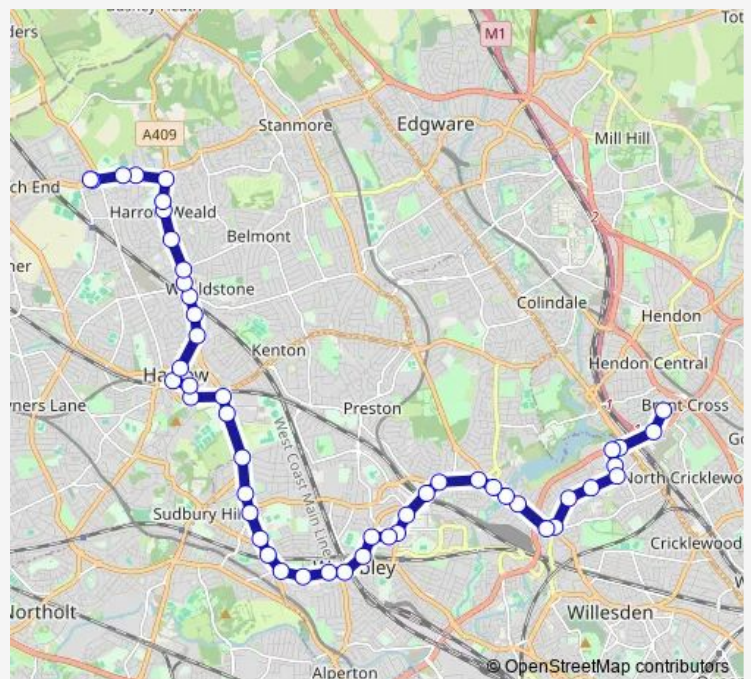

### Route schedule

Bannister Playing Fields — Brent Cross Shopping Centre

Monday 00:05-23:55

Tuesday 00:05-23:55

Wednesday 00:05-23:55

Thursday 00:05-23:55

Friday 00:05-23:55

Saturday 00:05-23:55

### Route info

Direction: Bannister Playing Fields

Stops: 47

Trip Duration: 1 hour 20 min

Harrow Road Sudbury

Rugby Avenue

Sudbury & Harrow Road

Chaplin Road Sudbury