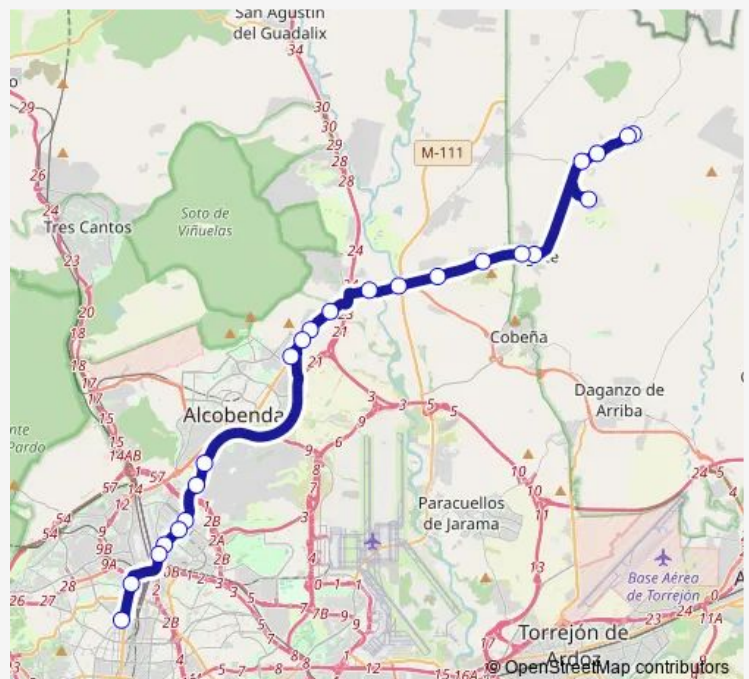

Thursday 05:45-18:50

Friday 05:45-18:50

Saturday 05:45-18:50

Sunday —

**Route info**

Direction: Intercambiador DE Plaza Castilla

Stops: 38

Trip Duration: 1 hour 45 min