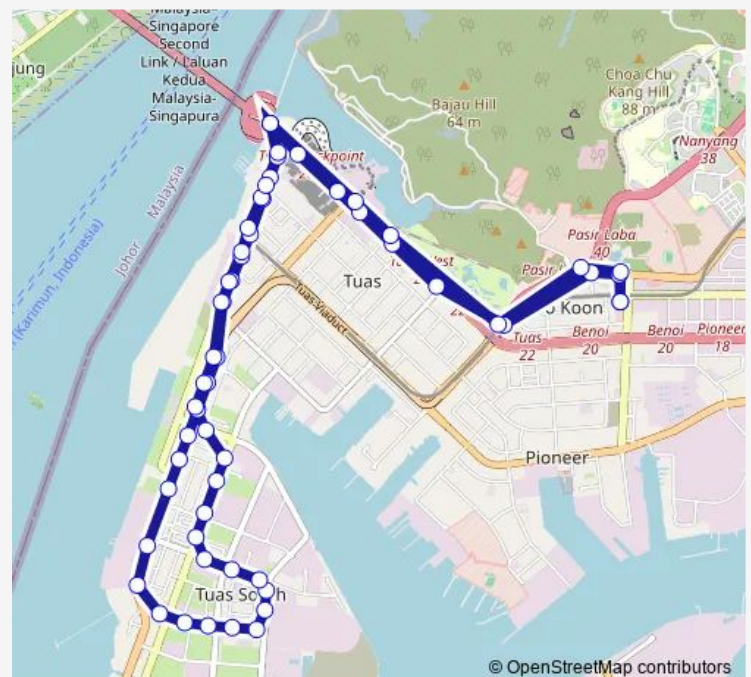

BEF Tuas Ter

OPP Tuas Link Stn

Super Continental

Bef Pioneer Rd

Aft Tuas West St

Aft Tuas West Ave

Opp Msd

Bef Tuas Sth Ave 2

Aft Tuas Sth Ave 2

Bef Tuas Sth Ave 4

Aft Tuas Sth Ave 4

Route schedule

Joo Koon Int — Joo Koon Int

Monday	05:45
Tuesday	05:45
Wednesday	05:45
Thursday	05:45
Friday	05:45
Saturday	05:45
Sunday	05:45

Route info

Direction: Joo Koon Int

Stops: 57

Trip Duration: 1 hour 59 min

Aft Tuas Sth St 2

Bef Tuas Sth Ave 6

See Hup Seng

Yong Nam

Bef Tuas Sth Ave 5