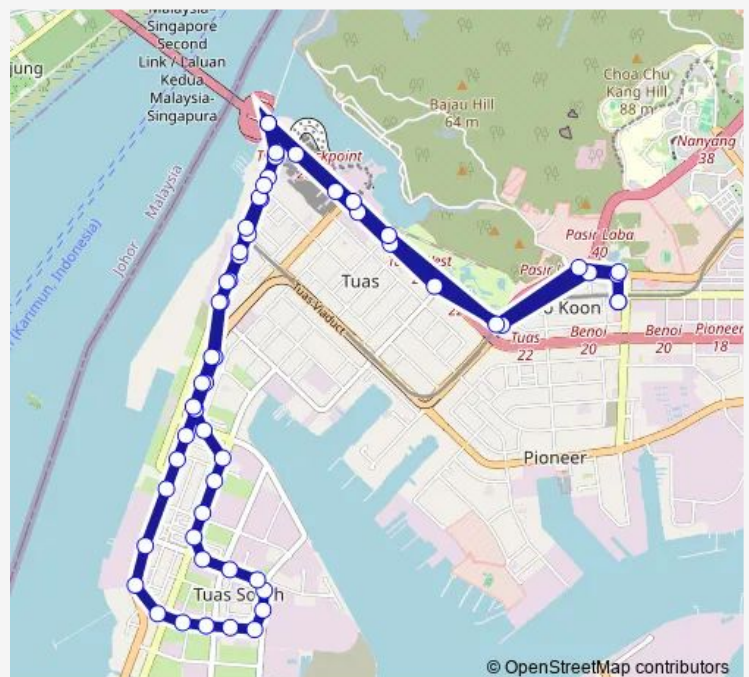

BEF Tuas Ter

OPP Tuas Link Stn

Super Continental

Bef Pioneer Rd

Aft Tuas West St

Aft Tuas West Ave

Opp Msd

Bef Tuas Sth Ave 2

Aft Tuas Sth Ave 2

Bef Tuas Sth Ave 4

Aft Tuas Sth Ave 4

Route schedule

Joo Koon Int — Joo Koon Int

| | |
|-----------|-------|
| Monday | 05:45 |
| Tuesday | 05:45 |
| Wednesday | 05:45 |
| Thursday | 05:45 |
| Friday | 05:45 |
| Saturday | 05:45 |
| Sunday | 05:45 |

Route info

Direction: Joo Koon Int

Stops: 57

Trip Duration: 1 hour 59 min

182

Aft Tuas Sth St 2

Bef Tuas Sth Ave 6

See Hup Seng