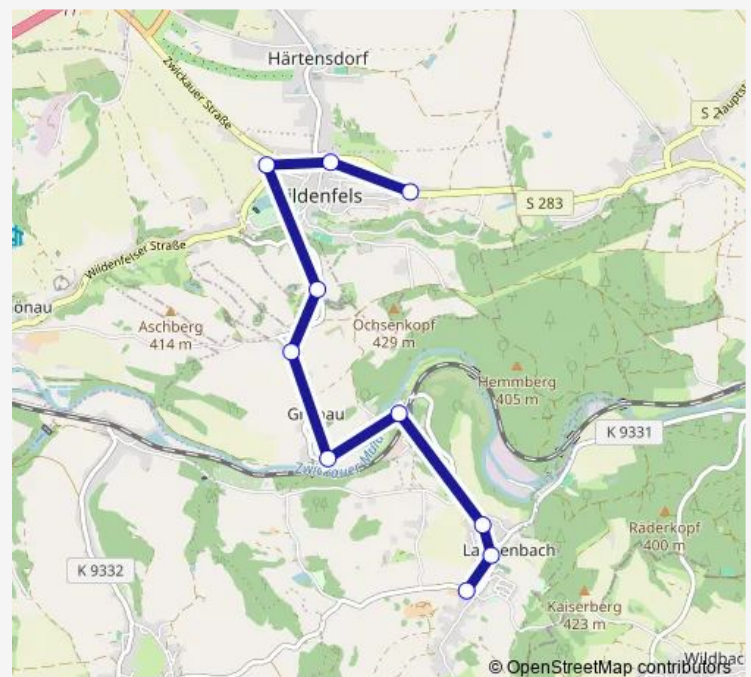

Wednesday 06:30

Thursday 06:30

Friday 06:30

Saturday —

Sunday —

**Route info**

Direction: Schönau, Abzw Fährbrücke

Stops: 8

Trip Duration: 0 hour 15 min

## Direction

Langenbach, Wendestelle — Weißbach, Gh Erbkretschan

17 stops

[Open route schedule](#)

Langenbach, Wendestelle

Langenbach, Kaufhalle

Langenbach, Neubaugebiet

Langenbach, Fährbrücke

## Route info

Direction: Wildenfels, Wendestelle

Stops: 7

Trip Duration: 0 hour 14 min