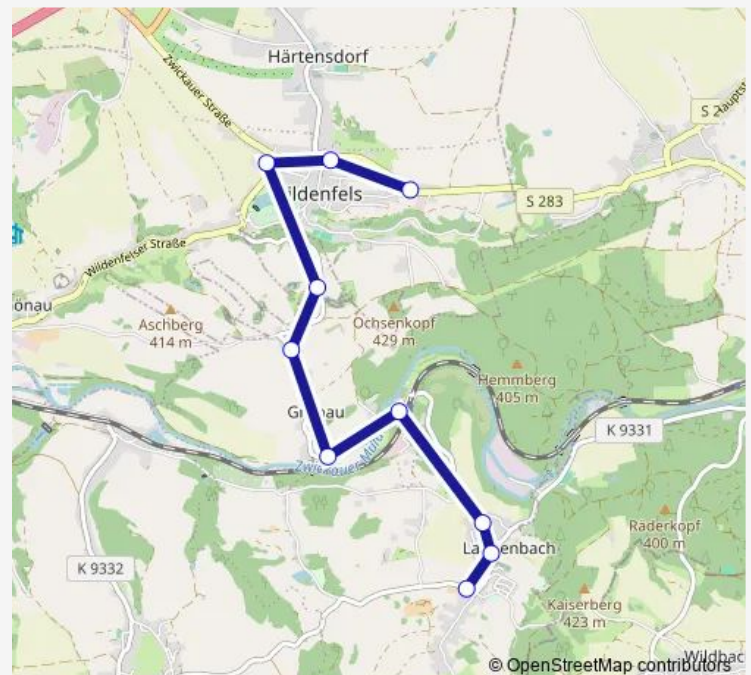

Tuesday 14:18

Wednesday 14:18

Thursday 14:18

Friday 14:18

Saturday —

Sunday —

Route info

Direction: Langenbach, Wendestelle

Stops: 17

Trip Duration: 0 hour 29 min

Direction

Langenbach, Wendestelle — Wildenfels, Wendestelle

10 stops

[Open route schedule](#)

Langenbach, Wendestelle

Langenbach, Kaufhalle

Thursday 13:14

Friday 13:14

Saturday —

Sunday —

Route info

Direction: Langenbach, Wendestelle

Stops: 17

Trip Duration: 0 hour 29 min

Thursday 13:39-14:35

Friday 13:39-14:35

Saturday —

Sunday —

Route info

Direction: Wildenfels, Wendestelle

Stops: 7

Trip Duration: 0 hour 14 min