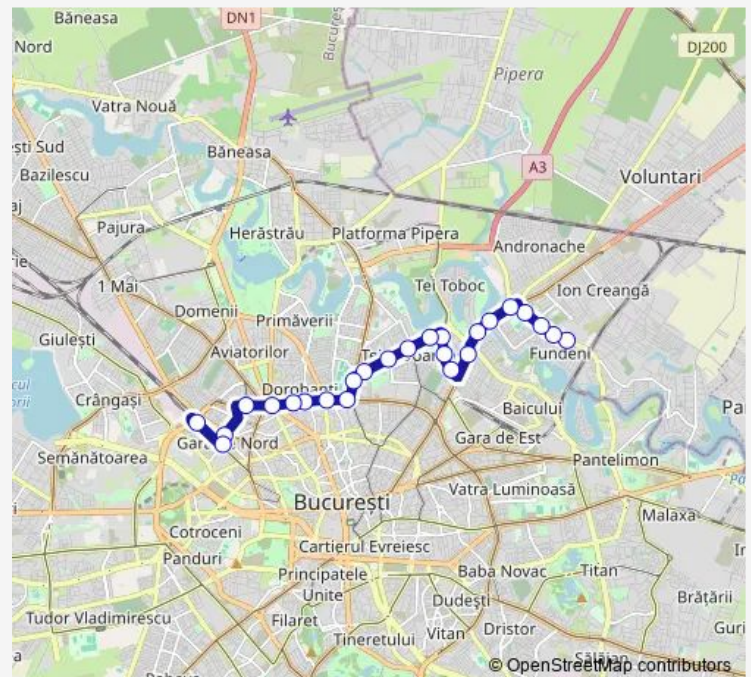

Direction

Gara Basarab — Institutul Oncologic

30 stops

[Open route schedule](#)

Gara Basarab

Gara de Nord

Gara de Nord

G-ral Alexandru Cernat

Petru Rares

Bd. Banu Manta

Dr. Felix

Piata Victoriei

Pasaj Victoria

Roma

Calea Dorobantilor

Stadion Dinamo

Doamna Ghica

Route schedule

Gara Basarab — Institutul Oncologic

Monday 04:50-22:45

Tuesday 04:50-22:45

Wednesday 04:50-22:45

Thursday 04:50-22:45

Friday 04:50-22:45

Saturday 04:50-22:45

Sunday 04:50-22:45

Route info

Direction: Gara Basarab

Stops: 30

Trip Duration: 0 hour 37 min

Crementita (Piata Colentina)

Raul Colentina