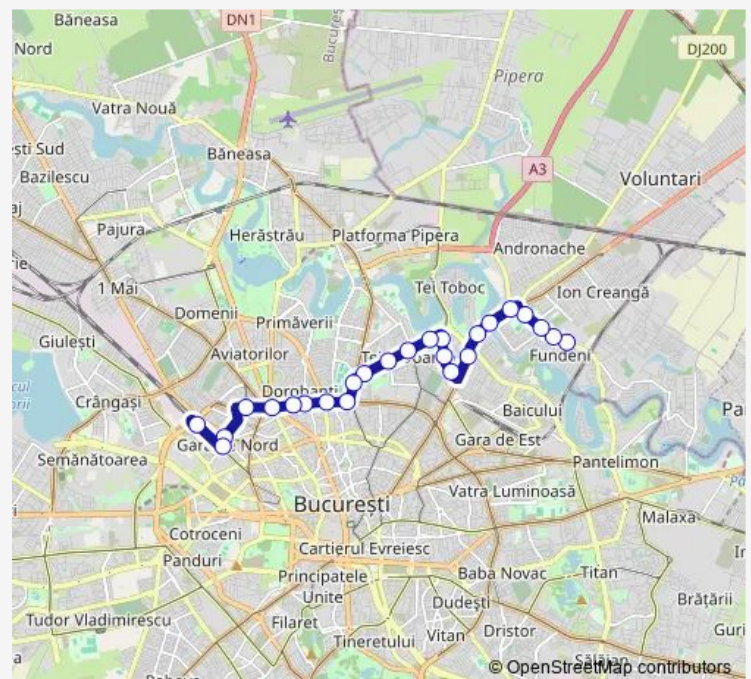

Direction

Gara Basarab — Institutul Oncologic

30 stops

[Open route schedule](#)

Gara Basarab

Gara de Nord

Gara de Nord

G-ral Alexandru Cernat

Petru Rares

Bd. Banu Manta

Dr. Felix

Piata Victoriei

Pasaj Victoria

Roma

Calea Dorobantilor

Stadion Dinamo

Doamna Ghica

Route schedule

Gara Basarab — Institutul Oncologic

Monday 04:50-22:45

Tuesday 04:50-22:45

Wednesday 04:50-22:45

Thursday 04:50-22:45

Friday 04:50-22:45

Saturday 04:50-22:45

Sunday 04:50-22:45

Route info

Direction: Gara Basarab

Stops: 30

Trip Duration: 0 hour 38 min

Crementita (Piata Colentina)

Raul Colentina