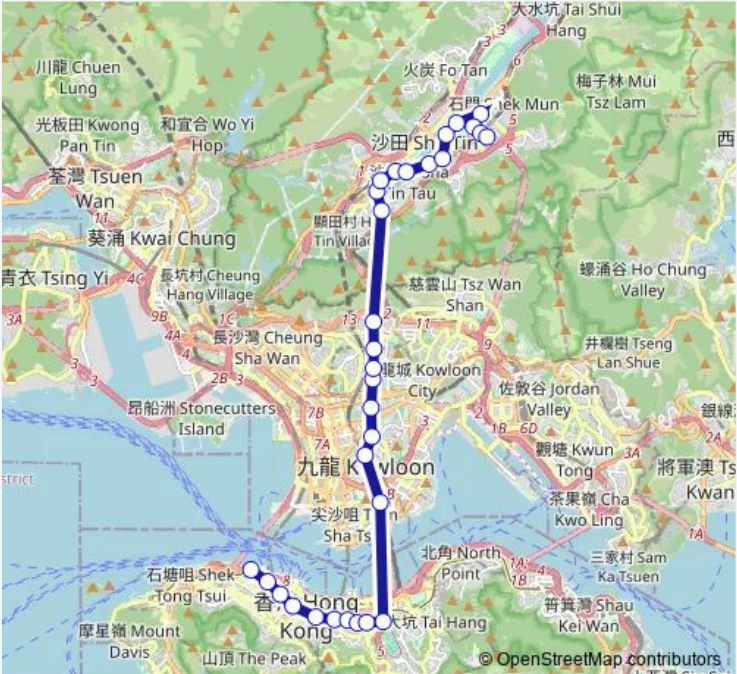

31 stops

[Open route schedule](#)

- [Ctb] Central (Macau Ferry)[Kmb+Ctb] Macau Ferry BUS Terminus/
Central (Macau Ferry)
- [Ctb] Rumsey Street, DES Voeux Road Central[[Kmb+Ctb] Rumsey Street/
Rumsey Street, DES Voeux Road Central[[Kmb] Rumsey Street
- [Ctb] Douglas Street, DES Voeux Road Central[[Kmb+Ctb] Douglas Street/
Douglas Street, DES Voeux Road Central[[Kmb] Douglas Street
- [Ctb] Statue Square, DES Voeux Road Central[[Kmb+Ctb] Statue Square/
Statue Square, DES Voeux Road Central[[Kmb] Statue Square
- [Ctb] Admiralty Station - United Centre, Queensway[[Kmb+Ctb] Admiralty Station/
Admiralty Station - United Centre, Queensway[[Kmb] Admiralty Station
- [Ctb] Arsenal Street, Hennessy Road[[Kmb+Ctb] Arsenal Street/
Arsenal Street, Hennessy Road[[Kmb] Arsenal Street
- [Ctb] O'Brien Road, Hennessy Road[[Kmb+Ctb] O'Brien Road/
O'Brien Road, Hennessy Road[[Xb] Hennessy Road Near Luard Road, WAN Chai[[Xb] Hennessy Road Near Luard Road, WAN Chai (Departure During THE Period From 4.30 A.M. TO 11.30 P.M.)
- [Kmb+Ctb] Johnston Road/
Johnston Road, Fleming Road
- [Ctb] Heard Street, WAN Chai Road[[Kmb+Ctb] Heard Street/
Heard Street, WAN Chai Road
- [Ctb] Canal Road West[[Kmb+Ctb] Canal Road West/
Canal Road West
- [Ctb] Cross Harbour Tunnel BUS-BUS Interchange[[Kmb+Ctb] Cross Harbour Tunnel BBI/
Cross

Route schedule

[Ctb] Central (Macau Ferry)[Kmb+Ctb] Macau Ferry BUS Terminus/
Central (Macau Ferry) — [Kmb+Ctb] YU Chui Court BUS Terminus/
Yu Chui Court[[Kmb] YU Chui Court BUS Terminus

Monday	06:00-22:05
Tuesday	06:00-22:05
Wednesday	06:00-22:05
Thursday	06:00-22:05
Friday	06:00-22:05
Saturday	06:00-19:10
Sunday	06:00-18:45

Route info

Direction: [Ctb] Central (Macau Ferry)[Kmb+Ctb] Macau Ferry BUS Terminus/
Central (Macau Ferry)

Stops: 31

Trip Duration: 1 hour 1 min

Harbour Tunnel BUS-BUS Interchange[[Kmb] Cross Harbour Tunnel Bbi