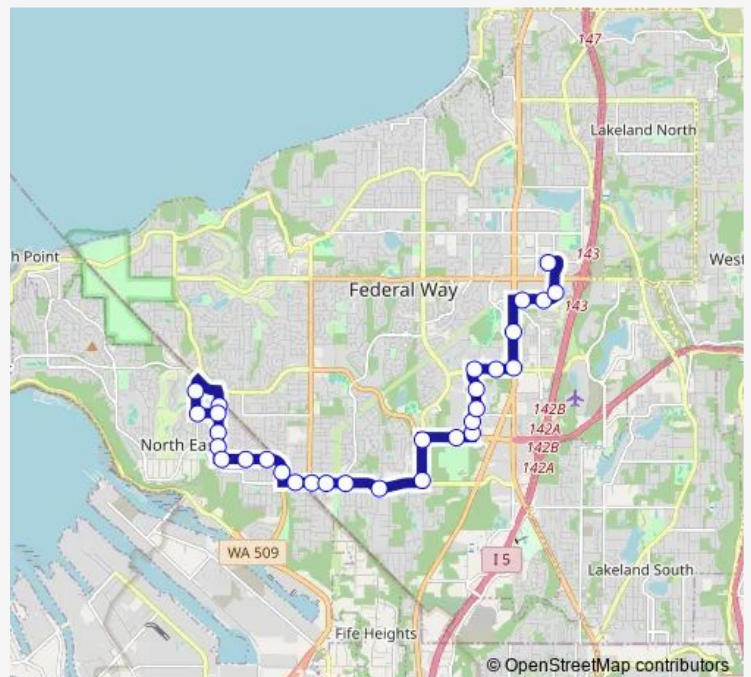

SW 356th St & 13th Way Sw

SW 356th St & 18th Ave Sw

SW 356th St & 21st Ave Sw

Route schedule

Federal Way TC - Bay 3 — 49th Ave NE & 42nd St Ne

Monday 05:45-19:59

Tuesday 05:45-19:59

Wednesday —

Thursday 05:45-19:59

Friday 05:45-19:59

Saturday 07:50-17:44

Sunday 07:52-17:43

Route info

Direction: Federal Way TC - Bay 3

Stops: 29

Trip Duration: 0 hour 24 min

182

BusMaps

29th St NE & 62nd Ave Ne

Norpoint Way NE & 29th St Ne

Norpoint Way NE & 57th Ave Ne

Norpoint Way NE & 53rd Ave Ne

Norpoint Way NE & 49th Ave Ne

49th Ave NE & Norpoint Way Ne

Route info

Direction: 49th Ave NE & 42nd St Ne

Stops: 30

Trip Duration: 0 hour 25 min

Pacific Hwy S & S 330th St

S 324th St & 17th Ave S

S 324th St & 17th Ave S

23rd Ave S & S 322nd St