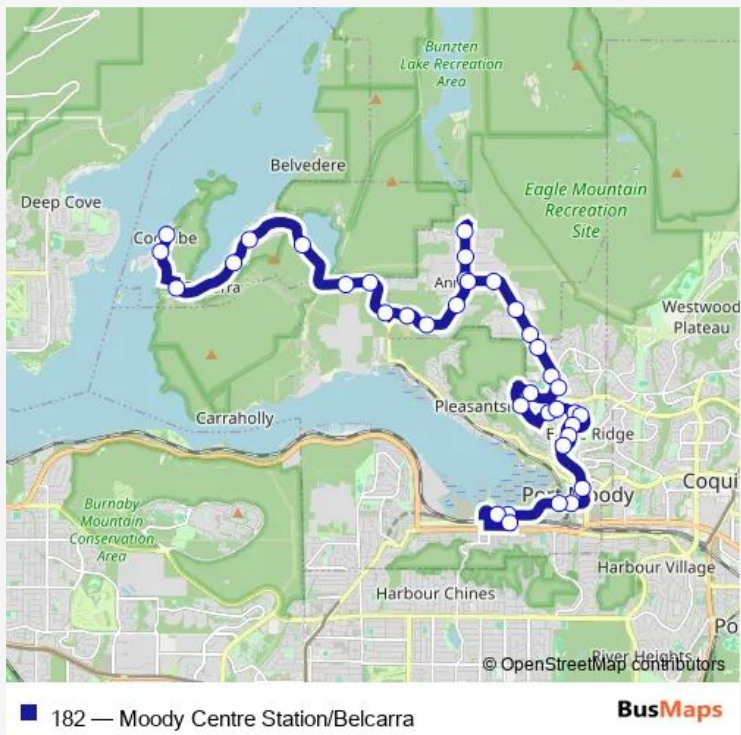

Bus 182 Moody Centre Station/Belcarra

[Go to website](#)

Direction
Moody Centre Station @ Bay 8 — Southbound Belcarra Bay Rd @ Whiskey Cove Lane
39 stops
[Open route schedule](#)

- Moody Centre Station @ Bay 8
- Eastbound Murray St @ Hugh St
- Eastbound Murray St @ 2900 Block
- Eastbound Murray St @ Klahanie Dr West
- Eastbound Murray St @ Klahanie Dr East
- Eastbound Murray St @ Capilano Rd
- Northbound Ioco Rd @ Newport Dr
- Northbound Heritage Mountain Blvd @ Ungless Way
- Eastbound Ravine Dr @ Arrow Wood Place
- Northbound Ravine Dr @ Brackenridge Place
- Eastbound Ravine Dr @ Creekstone Place
- Northbound Ravine Dr @ Deerwood Place
- Westbound Ravine Dr @ Buckhorn Place
- Westbound Ravine Dr @ Turner Creek Dr
- Southbound Turner Creek Dr @ Ravine Dr
- Southbound Turner Creek Dr @ Heritage Mountain Blvd
- Northbound Heritage Mountain Blvd @ 1200 Block
- Eastbound David Ave @ 1300 Block
- Northbound Aspenwood Dr @ Forest Park Way
- Northbound East Rd @ Blackberry Dr
- Northbound East Rd @ 1400 Block

Route schedule
Moody Centre Station @ Bay 8 — Southbound Belcarra Bay Rd @ Whiskey Cove Lane

Monday	05:56-20:34
Tuesday	05:56-20:34
Wednesday	05:56-20:34
Thursday	05:56-20:34
Friday	05:56-20:34
Saturday	08:15-20:15
Sunday	08:15-20:15

Route info
Direction: Moody Centre Station @ Bay 8
Stops: 39
Trip Duration: 0 hour 41 min

182 — Moody Centre Station/Belcarra **BusMaps**